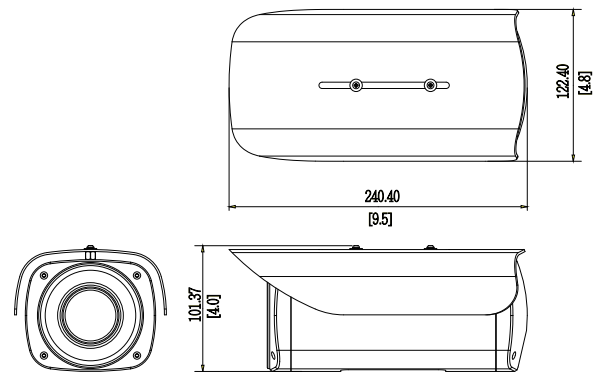

DIMENSION DIAGRAM

ACCESSORY OPTIONS

Power Supply		
PPOE-0001		IEEE 802.3af PoE Injector for Class 1, 2 or 3 devices, with universal adapter
PPBX-0002		AC 100-240V to DC 12V power adapter with universal connector

Popular Mounting Solutions		
Ceiling	PMAX-1300	
Pole	PMAX-0504	
Gang Box	PMAX-0806	

* For more mounting solutions, please refer to Project Planner on www.acti.com