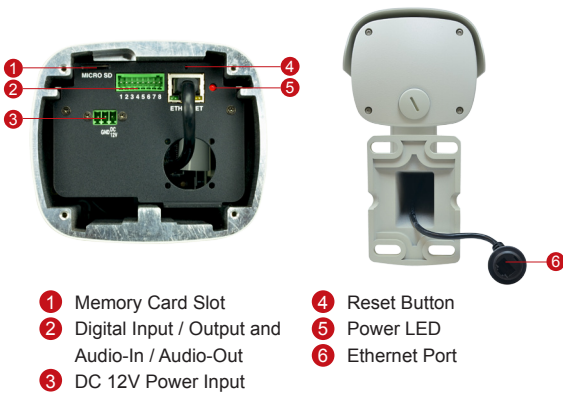

I45

2MP, Zoom Bullet with D/N, Adaptive IR, Extreme WDR, SLLS, 30x Zoom Lens

- 2 Megapixel with 1080p
- Day & Night with Superior Low Light Sensitivity and Adaptive IR LED
- 30x Zoom Lens with f4.3 - 129mm / F1.6 - 5.0, DC iris, Auto Focus
- Extreme WDR (145 dB)
- 30 fps at 1920 x 1080
- Weatherproof (IP67) and Vandal Proof Metal Casing (IK10)

PHOTO INDICATION

DIMENSION DIAGRAM

ACCESSORY OPTIONS

Power Supply		
PPOE-0001		IEEE 802.3af PoE Injector for Class 1, 2 or 3 devices, with universal adapter
PPBX-0002		AC 100-240V to DC 12V power adapter with universal connector

• Interface

Digital Input	1, Terminal block
Digital Output	1, Terminal block
Local Storage	MicroSDHC/MicroSDXC card slot (card not included)

• General

Power Source / Consumption	PoE Class 3 (IEEE802.3af) and DC 12V / 7.68 W (heater, fan and IR on)
Weight	245 g (5.4 lb)
Dimensions (W x H x D)	122.4 mm x 101.37 mm x 240.4 mm (4.8" x 4.0" x 9.5")
Environmental Casing	Weatherproof (IP67 rated); Vandal proof metal casing (IK10)
Mount Type	Wall, Pole, Ceiling, Gang box
Starting Temperature	-40°C ~ 50°C (-40°F ~ 122°F) within 30 mins
Operating Temperature	-40°C ~ 50°C (-40°F ~ 122°F)
Operating Humidity	10% ~ 85% RH
Approvals	CE (EN 55022 Class B, EN 55024), FCC (Part15 Subpart B Class B), IP67, NEMA 4X, IK10, UL (for optional PoE injector and power adapter)