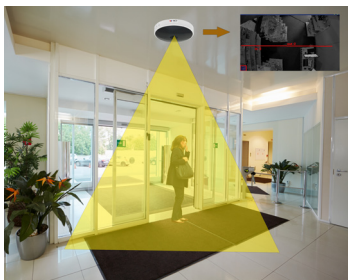

FEATURE INTRODUCTION

People Counting

People Counting video analytics camera is specifically designed to process people counting analytics to generate analysis meta-data. The meta-data analyzed could be collected by the ACTi reporting server for basic statistical report generation or the ACTi market application suite for business intelligence to provides advanced and customizable reports. If any message notification is needed, such as too many people entering a building, the ACTi notification service can send the message to store managers immediately.