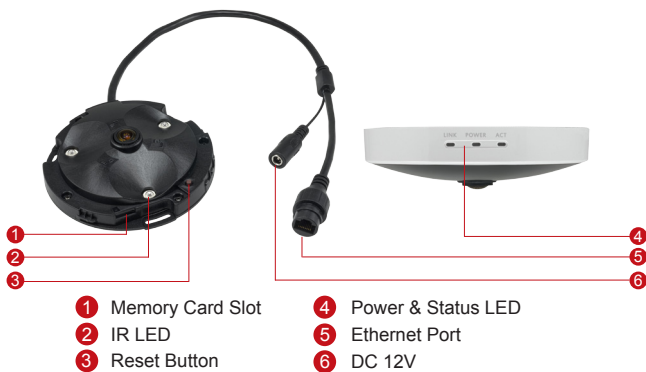

PHOTO INDICATION