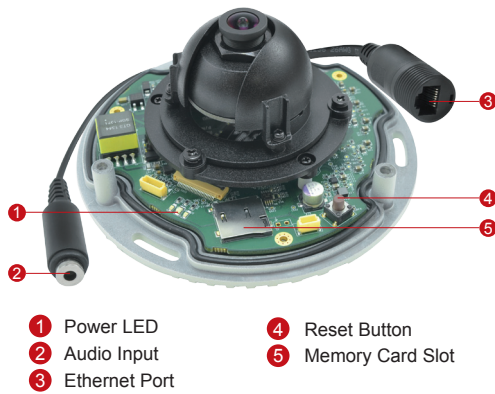

E922

10MP Outdoor Mini Dome with Basic WDR, Fixed Lens

- 10 Megapixel with 4K/1080p
- Fixed Lens with f3.6 mm / F1.8
- Basic WDR (70 dB)
- 30 fps at 1920x1080
- Super Wide Angle
- Weatherproof (IP68), Vandal Proof (IK10) and Vibration Proof (EN50155)

PHOTO INDICATION

- 1 Power LED
- 2 Audio Input
- 3 Ethernet Port
- 4 Reset Button
- 5 Memory Card Slot

DIMENSION DIAGRAM

Unit: mm [inch]

ACCESSORY OPTIONS

Dome Cover		
PDCX-1110		2-inch, smoke, non-vandal proof

Gang Box Converter		
PMAX-0805		White, Aluminum, Supporting 4" round and 4" octagon box types

PRODUCT SPECIFICATION**E922****• Device**

Device Type	Outdoor Mini Dome
Image Sensor	Progressive Scan CMOS
Sensor Size	1/2.3"
Effective Pixels	3856 (H) x 2764 (V) (10.66 MP)
Day / Night	No
Superior Low Light Sensitivity	No
Minimum Illumination	Color: 0.1 lux at F1.8 (30 IRE, 2400°K)
Mechanical IR Cut Filter	No
IR Sensitivity Range	No
IR LED	No
Electronic Shutter	1/5 ~ 1/2,000 sec (manual mode); 1/5 ~ 1/10,000 sec (auto mode)
TV Lines	1450
S/N Ratio	52 dB

• Interface

Local Storage	MicroSDHC/MicroSDXC memory card slot (card not included)
---------------	--

• General

Power Source / Consumption	PoE Class 1 (IEEE802.3af) / 3.84W
Weight	460 g (1.014 lb)
Dimensions (Ø x H)	110 mm x 60 mm (4.3" x 2.4")
Environmental Casing	Weatherproof (IP68 rated); Vandal proof (IK10 rated); Vibration proof (EN50155); Transparent dome cover
Mount Type	Surface, Gang box
Starting Temperature	-20°C ~ 50°C (-4°F ~ 122°F)
Operating Temperature	-20°C ~ 50°C (-4°F ~ 122°F)
Operating Humidity	10% ~ 85% RH
Approvals	CE (EN 55022 Class B, EN 55024), FCC (Part15 Subpart B Class B), IK10, IP68, NEMA 4X, EN50155