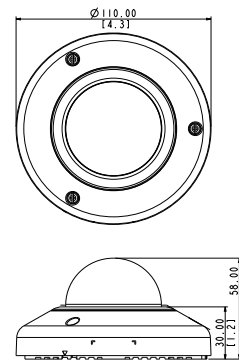

E922

10MP Outdoor Mini Dome with Basic WDR, Fixed Lens

- 10 Megapixel with 4K/1080p
- Fixed Lens with f3.6 mm / F1.8
- Basic WDR (70 dB)
- 30 fps at 1920x1080
- Super Wide Angle
- Weatherproof (IP68), Vandal Proof (IK10) and Vibration Proof (EN50155)

PHOTO INDICATION

- 1 Power LED
- 2 Audio Input
- 3 Ethernet Port
- 4 Reset Button
- 5 Memory Card Slot

DIMENSION DIAGRAM

Unit: mm [inch]

ACCESSORY OPTIONS

Dome Cover		
PDCX-1110		2-inch, smoke, non-vandal proof

Gang Box Converter		
PMAX-0805		White, Aluminum, Supporting 4" round and 4" octagon box types

PRODUCT SPECIFICATION**E922****• Device**

Device Type	Outdoor Mini Dome
Image Sensor	Progressive Scan CMOS
Sensor Size	1/2.3"
Effective Pixels	3856 (H) x 2764 (V) (10.66 MP)
Day / Night	No
Superior Low Light Sensitivity	No
Minimum Illumination	Color: 0.1 lux at F1.8 (30 IRE, 2400°K)
Mechanical IR Cut Filter	No
IR Sensitivity Range	No
IR LED	No
Electronic Shutter	1/5 ~ 1/2,000 sec (manual mode); 1/5 ~ 1/10,000 sec (auto mode)
TV Lines	1450
S/N Ratio	52 dB

• Lens

Focal Length / Aperture	Fixed focal, f3.6 mm / F1.8
Iris	Fixed iris
Focus	Fixed focus
Lens Mount	Board mount
Horizontal Viewing Angle	129.56° (overview area), 79.0° (high detail area)
Viewing Angle Adjustment	Pan: ±90°; Tilt: 0°~90°