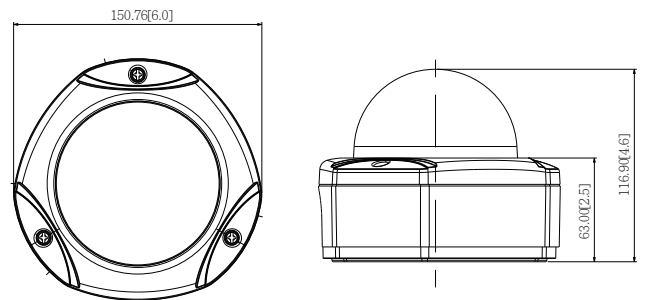

E89

10MP, Outdoor Dome with D/N, Adaptive IR, Basic WDR, Vari-focal Lens

- 10 Megapixel with 4K/1080p
- Day & Night with Adaptive IR LED
- Vari-focal Lens with f3.1-13mm / F1.4
- Basic WDR (70 dB)
- 30 fps at 1920 x 1080
- Wide Angle
- Weatherproof (IP67) and Vandal Proof (IK10)

PHOTO INDICATION

DIMENSION DIAGRAM

Unit: mm [inch]

ACCESSORY OPTIONS

Dome Cover		
PDCX-1104		4-inch, smoked, vandal proof
Power Supply		
PPOE-0001		IEEE 802.3af PoE Injector for Class 1, 2 or 3 devices, with universal adapter

• Interface

Digital Input	2, Terminal block
Digital Output	2, Terminal block
Local Storage	MicroSDHC/MicroSDXC memory card slot (card not included)

• General

Power Source / Consumption	PoE Class 2 (IEEE802.3af) / 5.28 W (IR on)
Weight	1.785 kg (3.935 lb)
Dimensions (Ø x H)	152.8 mm x 128.5 mm (6.0" x 5.1")
Environmental Casing	Weatherproof (IP67 rated); Vandal proof (IK10); Transparent dome cover
Mount Type	Surface, Pendant, Wall, Corner, Pole, Gang box
Starting Temperature	-20°C ~ 50°C (-4°F ~ 122°F)
Operating Temperature	-40°C ~ 50°C (-40°F ~ 122°F)
Operating Humidity	10% ~ 85% RH
Approvals	CE (EN 55022 Class B, EN 55024), FCC (Part15 Subpart B Class B), IP67, IK10, NEMA 4X, UL (for optional PoE injector)