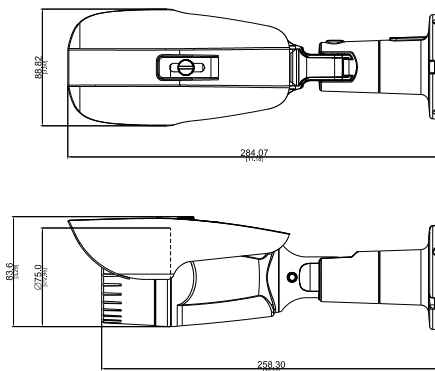

A41

3MP Zoom Bullet with D/N, Adaptive IR, Extreme WDR, SLLS, 4.3x Zoom Lens

- 3 Megapixel with 1080p
- Day & Night with Superior Low Light Sensitivity and Adaptive IR LED
- 4.3x Zoom Lens with f2.8-12mm / F1.4-2.8, P-Iris, Auto Focus (for installation)
- Extreme WDR (100 dB)
- 30 fps at 2048 x 1536
- Weatherproof (IP66); Vandal Proof Metal Casing (IK10)

PHOTO INDICATION

- | | |
|----------------------|--------------------------|
| ① Audio Output | ⑤ Audio Input |
| ② DC 12V Power Input | ⑥ Ethernet Port |
| ③ Factory Reset | ⑦ Digital Input / Output |
| ④ BNC Video Output | |

DIMENSION DIAGRAM

Unit: mm [inch]

ACCESSORY OPTIONS

Power Supply

PPOE-0001

IEEE 802.3af PoE Injector for Class 1, 2 or 3 devices, with universal adapter

Popular Mounting Solutions

Pole

• Interface

Digital Input	1, Terminal Block
Digital Output	1, Terminal Block
Analog Video Output	1, BNC

• General

Power Source / Consumption	PoE Class 3 / 10W; DC 12V / 8 W
Weight	0.82 kg (1.807 lb)
Dimensions (Ø x H)	80 x 258.3 mm (3.15" x 10.17")
Environmental Casing	Weatherproof (IP66 rated)
Mount Type	Wall, Ceiling, Pole
Starting Temperature	-20°C ~ 50°C (-4°F ~ 122°F) within 30 minutes
Operating Temperature	-30°C ~ 50°C (-22°F ~ 122°F)
Operating Humidity	20% ~ 80% RH
Approvals	CE (EN 55022 Class A, EN 55024), FCC (Part15 Subpart B Class A), IP66, IK10 (metal casing)