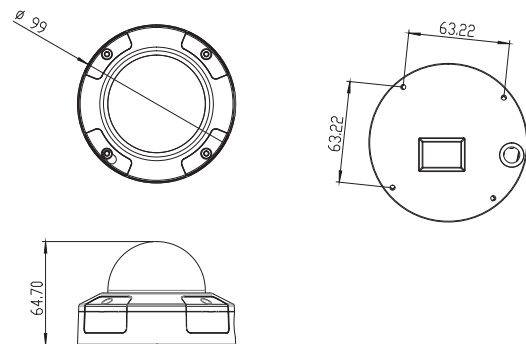

A94

5MP Outdoor Mini Dome with D/N, Adaptive IR, Advanced WDR, SLLS, Fixed Lens

- 5 Megapixel
- Day & Night with Superior Low Light Sensitivity and Adaptive IR LED
- Fixed Lens with f2.8 mm, F1.85
- Advanced WDR (120 dB)
- 30 fps at 1920 x 1080
- Weatherproof (IP66) and Vandal Proof (IK10)

PHOTO INDICATION

- 1 Power Input
- 2 Ethernet Port
- 3 Power & System LED
- 4 Memory Card Slot
- 5 Reset Button

DIMENSION DIAGRAM

Unit: mm

ACCESSORY OPTIONS

Power Supply		
PPOE-0001		IEEE 802.3af PoE Injector for Class 1, 2 or 3 devices, with universal adapter
PPBX-0012		Power Adapter AC 100~240V (US), for A3x, A4x, A88, A9x, Z31, Z8x, Z9x
PPBX-0013		Power Adapter AC 100~240V (EU), for A3x, A4x, A88, A9x, Z31, Z8x, Z9x
PPBX-0014		Power Adapter AC 100~240V (UK), for A3x, A4x, A88, A9x, Z31, Z8x, Z9x

PRODUCT SPECIFICATION

A94

• Device

Device Type	Outdoor Mini Dome
Image Sensor	Progressive Scan CMOS
Sensor Size	1/2.9"
Effective Pixels	3096 (H) x 2202 (V) (6.82 MP)
Day / Night	Yes
Low Light Sensitivity	Superior
Minimum Illumination	Color: 0.1 lux at F1.85, B/W 0.01 lux at F1.85 (AGC on)
Mechanical IR Cut Filter	Yes
IR LED	Adaptive IR LED x 4 (850 nm)
IR Working Distance	15 m
Electronic Shutter	1/5 ~ 1/64000 second (manual mode), 1/5 ~ 1/64000 second (auto mode)
Horizontal Resolution (TV Lines)	1300 TVL
S/N Ratio	56dB

• Interface

Local Storage	MicroSDHC / MicroSDXC memory card slot (card not included)
---------------	--

• General

Power Source	PoE Class 3 (IEEE802.3af), DC 12V
Power Consumption	7 W (PoE), 10 W (DC)
Weight	351 g (0.77 lb)
Dimensions (Ø x H)	99 mm x 64.7 mm (3.9" x 2.55")
Environmental Casing	Weatherproof (IP66), Vandal proof (IK10)
Mount Type	Surface, Wall, Pendant, Pole
Starting Temperature	-10°C ~ 50°C (14°F ~ 122°F)
Operating Temperature	-20°C ~ 50°C (-4°F ~ 122°F)
Operating Humidity	20% ~ 80% RH
Approvals	CE (EN 55022 Class A, EN 55024), FCC (Part 15 Subpart B Class A), IP66, IK10