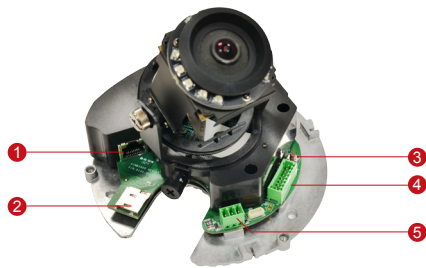

# B52

10MP Indoor Dome with D/N, Adaptive IR, Basic WDR, Fixed Lens

- 10 Megapixel with 4K/1080p
- Day & Night with Adaptive IR LED
- Fixed Lens with f3.6mm / F1.8
- Basic WDR (70 dB)
- 30 fps at 1920 x 1080
- Super Wide Angle
- Vandal Resistant (IK09)

## PHOTO INDICATION

- 1 Ethernet Port
- 2 Memory Card Slot
- 3 Reset Button
- 4 Digital Input / Output
- 5 DC 12V Power Input

**• Lens**

Focal Length / Aperture	Fixed focal, f3.6mm / F1.8
Iris	Fixed iris
Focus	Fixed focus
Lens Mount	Board mount
Horizontal Viewing Angle	102°
Viewing Angle Adjustment	Pan: 0° - 350°; Tilt: 17° - 163° ; Rotate: 0- 350°

**• Interface**

Digital Input	1, Terminal block
Digital Output	1, Terminal block
Local Storage	MicroSDHC/MicroSDXC memory card slot (card not included)

**• General**

Power Source	PoE Class 2 (IEEE802.3af) / 6.08 W DC 12V (adapter not included) / 4.56 W
Weight	510 g (1.124 lb)
Dimensions (Ø x H)	146 mm x 113.9 mm ( 5.7" x 4.5")
Environmental Casing	Vandal resistant (IK09), Transparent dome cover
Mount Type	Surface, Pendant, Wall, Corner, Pole, Flush, Gang box
Starting Temperature	-10 °C ~ 50 °C (14 °F ~ 122 °F)
Operating Temperature	-10 °C ~ 50 °C (14 °F ~ 122 °F)
Operating Humidity	10% ~ 85% RH
Approvals	CE (EN 55022 Class B, EN 55024), FCC (Part15 Subpart B Class B); IK09