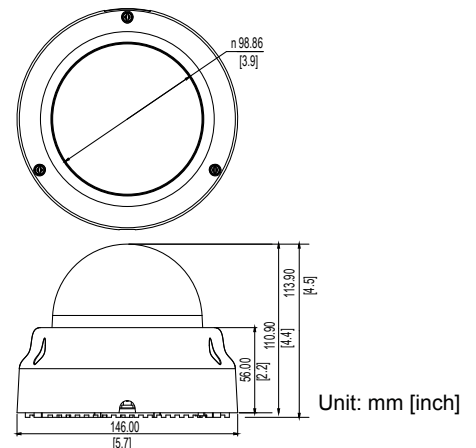

# B52

10MP Indoor Dome with D/N, Adaptive IR, Basic WDR, Fixed Lens

- 10 Megapixel with 4K/1080p
- Day & Night with Adaptive IR LED
- Fixed Lens with f3.6mm / F1.8
- Basic WDR (70 dB)
- 30 fps at 1920 x 1080
- Super Wide Angle
- Vandal Resistant (IK09)

## DIMENSION DIAGRAM

**• Lens**

Focal Length / Aperture	Fixed focal, f3.6mm / F1.8
Iris	Fixed iris
Focus	Fixed focus
Lens Mount	Board mount
Horizontal Viewing Angle	102°
Viewing Angle Adjustment	Pan: 0° - 350°; Tilt: 17° - 163° ; Rotate: 0- 350°

**• Interface**

Digital Input	1, Terminal block
Digital Output	1, Terminal block
Local Storage	MicroSDHC/MicroSDXC memory card slot (card not included)

**• General**

Power Source	PoE Class 2 (IEEE802.3af) / 6.08 W DC 12V (adapter not included) / 4.56 W
Weight	510 g (1.124 lb)
Dimensions (Ø x H)	146 mm x 113.9 mm ( 5.7" x 4.5")
Environmental Casing	Vandal resistant (IK09), Transparent dome cover
Mount Type	Surface, Pendant, Wall, Corner, Pole, Flush, Gang box
Starting Temperature	-10 °C ~ 50 °C (14 °F ~ 122 °F)
Operating Temperature	-10 °C ~ 50 °C (14 °F ~ 122 °F)
Operating Humidity	10% ~ 85% RH
Approvals	CE (EN 55022 Class B, EN 55024), FCC (Part15 Subpart B Class B); IK09