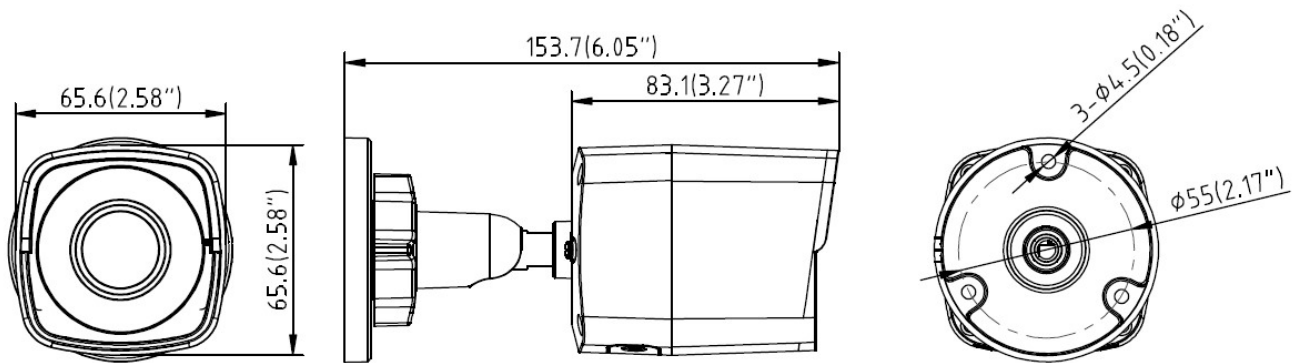

**Interface**

Local Storage	MicroSD, MicroSDHC, MicroSDXC Memory Card Slot (card not included, up to 128GB)
---------------	---

**General**

Power Source	DC 12V, PoE Class 3 (IEEE802.3af)
Power Consumption	6 W (DC), 7.5 W (PoE)
Weight	420g (0.9lb)
Dimensions	(Ø x L): 70mm x 155.03mm (2.8" x 6.1")
Environmental Casing	Weatherproof (IP67)
Operating Temperature	-30°C ~ 60°C (-22°F ~ 140°F)
Warranty	3 Year(s)

### ▶ Dimension Diagram

Unit: mm [inch]