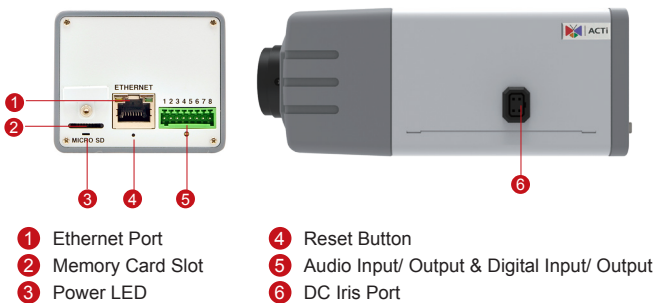

E21FA

1MP Box with D/N, Basic WDR, Fixed Lens

- 1 Megapixel with 720p
- Day & Night
- Fixed Lens with f4.2mm / F1.8
- Basic WDR (74 dB)
- 30 fps at 1280 x 720

PHOTO INDICATION

DIMENSION DIAGRAM

Unit: mm [inch]

• Lens

Focal Length / Aperture	Fixed focal, f4.2 mm / F1.8
Iris	Fixed iris
Focus	Manual focus
Lens Mount	CS mount (interchangeable lens)
Horizontal Viewing Angle	53.8°

• Video

Compression	H.264 HP, MJPEG
Max. Frame Rate vs. Resolution	30 fps at 1280 x 720; 30 fps at 640 x 480; 15 fps at 320 x 240
Multi-Streaming	Simultaneous dual streams based on two configurations
Bit Rate	28 Kbps - 6 Mbps (per stream)
Bit Rate Mode	Constant, Variable
Image Enhancement	Basic WDR (74 dB); White balance: automatic, hold, and manual; Brightness; Contrast; Sharpness(auto); Auto gain control; Digital noise reduction; Flickerless
Privacy Mask	4 configurable regions
Text Overlay	User defined text on video
Image Orientation	Image flip and mirror