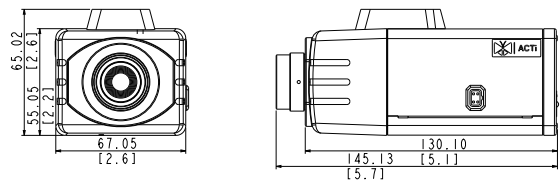

E21FA

1MP Box with D/N, Basic WDR, Fixed Lens

- 1 Megapixel with 720p
- Day & Night
- Fixed Lens with f4.2mm / F1.8
- Basic WDR (74 dB)
- 30 fps at 1280 x 720

PHOTO INDICATION

DIMENSION DIAGRAM

Unit: mm [inch]

Outdoor Housing & Bracket		
PMAX-0200		IP66, with heater and fan powered by 110V AC, -30°C ~ 50°C (-22°F ~ 122°F), requires housing bracket
PMAX-0201		IP66, with heater and fan powered by 220V AC, -30°C ~ 50°C (-22°F ~ 122°F), requires housing bracket
PMAX-0202		IP66, -10°C ~ 50°C (14°F ~ 122°F), requires housing bracket
PMAX-1101		Aluminum, max. load 10 kg (22.05 lb), tilt angle 90° (For PMAX-0200, PMAX-0201, PMAX-0202)

• General

Power Source / Consumption	PoE Class 2 (IEEE802.3af) / 3.36 W
Weight	426 g (0.94lb)
Dimensions (W x H x D)	67mm x 65mm x 145mm (2.6" x 2.6" x 5.7")
Environmental Casing	Optional housing (IP66 rated)
Starting Temperature	-10°C ~ 50°C (14°F ~ 122°F)
Operating Temperature	-10°C ~ 50°C (14°F ~ 122°F)
Operating Humidity	10% ~ 85% RH
Approvals	CE (EN 55022 Class B, EN 55024), FCC (Part15 Subpart B Class B)