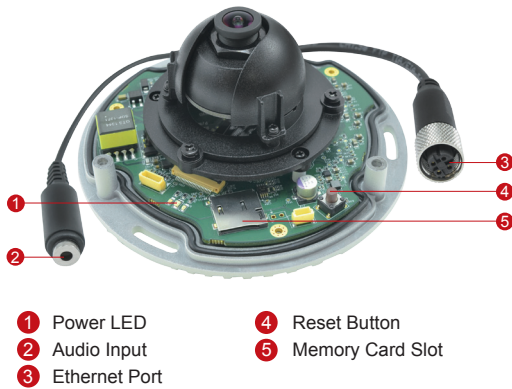

E922M

10MP Outdoor Mini Dome with Basic WDR, M12 Connector, Fixed Lens

- 10 Megapixel with 4K/1080p
- Fixed Lens with f3.6 mm / F1.8
- Basic WDR (70 dB)
- 30 fps at 1920x1080
- Super Wide Angle
- Weatherproof (IP68), Vandal Proof (IK10) and Vibration Proof (EN50155, M12 Connector)

PHOTO INDICATION

DIMENSION DIAGRAM

Unit: mm [inch]

ACCESSORY OPTIONS

Dome Cover		
PDCX-1110		2-inch, smoke, non-vandal proof

Gang Box Converter		
PMAX-0805		White, Aluminum, Supporting 4" round and 4" octagon box types

PRODUCT SPECIFICATION**E922M****• Device**

Device Type	Outdoor Mini Dome
Image Sensor	Progressive Scan CMOS
Sensor Size	1/2.3"
Effective Pixels	3856 (H) x 2764 (V) (10.66 MP)
Day / Night	No
Superior Low Light Sensivity	No
Minimum Illumination	Color: 0.1 lux at F1.8 (30 IRE, 2400°K)
Mechanical IR Cut Filter	No
IR Sensitivity Range	No
IR LED	No
Electronic Shutter	1/5 ~ 1/2,000 sec (manual mode); 1/5 ~ 1/10,000 sec (auto mode)
TV Lines	1450
S/N Ratio	52 dB

• Interface

Local Storage	MicroSDHC/MicroSDXC memory card slot (card not included)
---------------	--

• General

Power Source / Consumption	PoE Class 1 (IEEE802.3af) / 3.84W
Weight	429 g (0.946 lb)
Dimensions (Ø x H)	110 mm x 60 mm (4.3" x 2.4")
Environmental Casing	Weatherproof (IP68 rated); Vandal proof (IK10 rated); Vibration proof (EN50155); Transparent dome cover
Mount Type	Surface, Gang box
Starting Temperature	-20°C ~ 50°C (-4°F ~ 122°F)
Operating Temperature	-20°C ~ 50°C (-4°F ~ 122°F)
Operating Humidity	10% ~ 85% RH
Approvals	CE (EN 55022 Class B, EN 55024), FCC (Part15 Subpart B Class B), IK10, IP68, NEMA 4X, EN50155