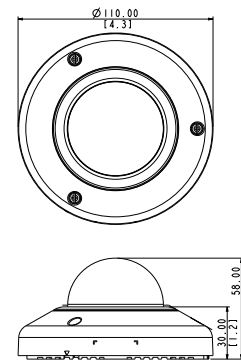

E922M

10MP Outdoor Mini Dome with Basic WDR, M12 Connector, Fixed Lens

- 10 Megapixel with 4K/1080p
- Fixed Lens with f3.6 mm / F1.8
- Basic WDR (70 dB)
- 30 fps at 1920x1080
- Super Wide Angle
- Weatherproof (IP68), Vandal Proof (IK10) and Vibration Proof (EN50155, M12 Connector)

PHOTO INDICATION

DIMENSION DIAGRAM

Unit: mm [inch]

ACCESSORY OPTIONS

Dome Cover		
PDCX-1110		2-inch, smoke, non-vandal proof

Gang Box Converter		
PMAX-0805		White, Aluminum, Supporting 4" round and 4" octagon box types

PRODUCT SPECIFICATION**E922M****• Device**

Device Type	Outdoor Mini Dome
Image Sensor	Progressive Scan CMOS
Sensor Size	1/2.3"
Effective Pixels	3856 (H) x 2764 (V) (10.66 MP)
Day / Night	No
Superior Low Light Sensivity	No
Minimum Illumination	Color: 0.1 lux at F1.8 (30 IRE, 2400°K)
Mechanical IR Cut Filter	No
IR Sensitivity Range	No
IR LED	No
Electronic Shutter	1/5 ~ 1/2,000 sec (manual mode); 1/5 ~ 1/10,000 sec (auto mode)
TV Lines	1450
S/N Ratio	52 dB

• Lens

Focal Length / Aperture	Fixed focal, f3.6 mm / F1.8
Iris	Fixed iris
Focus	Fixed focus
Lens Mount	Board mount
Horizontal Viewing Angle	129.56° (overview area), 79.0° (high detail area)
Viewing Angle Adjustment	Pan: ±90°; Tilt: 0°~90°