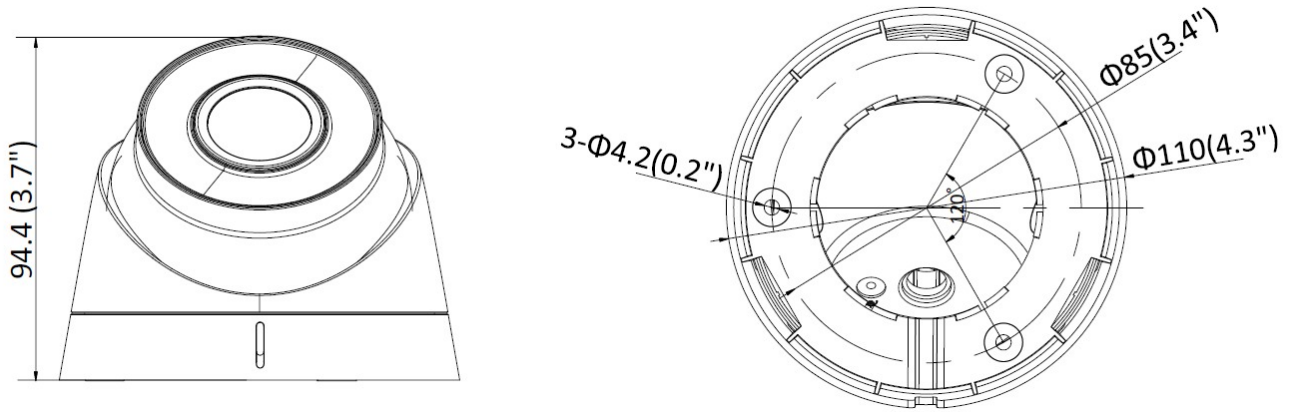

▶ Dimension Diagram

Unit: mm [inch]

▶ Related Products

Mounting Accessories - Camera Mount

PMAX-0721

Junction Box (for A416, A418, ,A419, Z76)

Note: Some mounting accessories may need additional accessories for installation. Please check www.acti.com/mountingselector for more information.