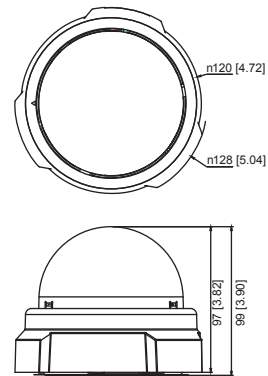

D51

1MP Indoor Dome with Fixed Lens

- 1 Megapixel with 720p
- Fixed Lens with f3.6mm / F2.0
- 30 fps at 1280 x 720

PHOTO INDICATION

- 1 Power LED
- 2 Ethernet Port
- 3 Reset Button

DIMENSION DIAGRAM

Unit: mm [inch]

• Lens

Focal Length / Aperture	Fixed focal, f3.6 mm / F2.0
Iris	Fixed iris
Focus	Fixed focus
Lens Mount	Board mount
Horizontal Viewing Angle	60.2°
Viewing Angle Adjustment	Pan: 0° - 330°; Tilt: 0° - 180°

• General

Power Source / Consumption	PoE Class 2 (IEEE802.3af) / 3.79 W
Weight	292 g (0.64 lb)
Dimensions (Ø x H)	128 mm x 99 mm (5.12" x 3.90")
Mount Type	Surface, Pendant, Wall, Corner, Pole, Flush, Gang box
Starting Temperature	-10 °C ~ 50 °C (14 °F ~ 122 °F)
Operating Temperature	-10 °C ~ 50 °C (14 °F ~ 122 °F)
Operating Humidity	10% ~ 85% RH
Approvals	CE (EN 55022 Class B, EN 55024), FCC (Part15 Subpart B Class B)