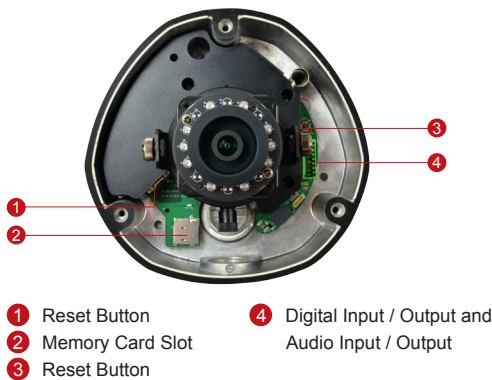

PHOTO INDICATION