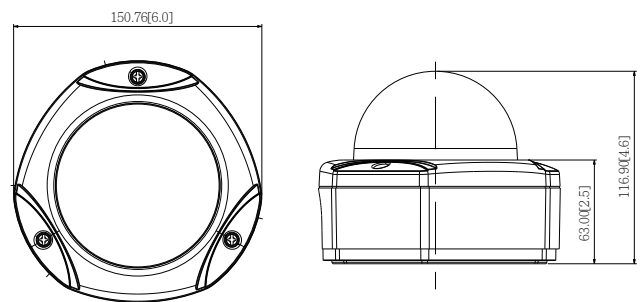

### DIMENSION DIAGRAM

Unit: mm [inch]

#### • General

Power Source / Consumption	PoE Class 2 (IEEE802.3af) / 6.05W (IR on)
Weight	1.006 kg (2.218 lb)
Dimensions (Ø x H)	150.4 mm x 116.9 mm ( 5.9" x 4.6")
Environmental Casing	Weatherproof (IP66 rated); Vandal proof (IK10 rated); Transparent dome cover
Mount Type	Surface, Pendant, Wall, Corner, Pole, Flush, Gang box
Starting Temperature	-20°C ~ 50°C (-4°F ~ 122°F)
Operating Temperature	-40°C ~ 50°C (-40°F ~ 122°F)
Operating Humidity	10% ~ 85% RH
Approvals	CE (EN 55022 Class B, EN 55024), FCC (Part15 Subpart B Class B), IK10, IP66, NEMA 4X