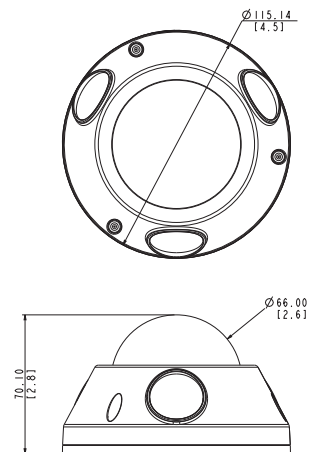

E926

10MP Outdoor Mini Dome with D/N, Adaptive IR, Basic WDR, Fixed Lens

- 10 Megapixel with 4K/1080p
- Day & Night with Adaptive IR LED
- Fixed Lens with f3.6mm / F1.8
- Basic WDR (70 dB)
- 30 fps at 1920 x 1080
- Super Wide Angle
- Weatherproof (IP68), Vandal Proof (IK10) and Vibration Proof (EN50155)

PHOTO INDICATION

- 1 Memory Card Slot
- 2 Power LED
- 3 Reset Button
- 4 Audio Input
- 5 Ethernet Port

DIMENSION DIAGRAM

Unit: mm [inch]

ACCESSORY OPTIONS

Power Supply		
PPOE-0001		IEEE 802.3af PoE Injector for Class 1, 2 or 3 devices, with universal adapter
Dome Cover		
PDCX-1112		Vandal proof smoked dome cover for E924(M)~E929(M)

PRODUCT SPECIFICATION**E926****• Device**

Device Type	Outdoor Mini Dome
Image Sensor	Progressive Scan CMOS
Sensor Size	1/2.3"
Effective Pixels	3856 (H) x 2764 (V) (10.66 MP)
Day / Night	Yes
Low Light Sensitivity	Standard
Minimum Illumination	Color: 0.1 lux at F1.8 (30 IRE, 2400°K); B/W: 0 lux at F1.8
Mechanical IR Cut Filter	Yes
IR Sensitivity Range	700 - 1100nm
IR LED	Adaptive IR LED (Adjustable IR Exposure Compensation) x 3 (850 nm)
IR Working Distance	15 m (0 lux, 30 IRE, Gain 255, Manual shutter mode)
Electronic Shutter	1/5 ~ 1/2,000 sec (manual mode); 1/5 ~ 1/10,000 sec (auto mode)
TV Lines	1450
S/N Ratio	52 dB

• Interface

Local Storage	MicroSDHC/MicroSDXC memory card slot (card not included)
---------------	--

• General

Power Source / Consumption	PoE Class 2 (IEEE802.3af) / 5.04 W
Weight	475 g (1.05 lb)
Dimensions (Ø x H)	115 mm x 70 mm (4.5" x 2.8")
Environmental Casing	Weatherproof (IP68 rated); Vandal proof (IK10 rated); Vibration Proof (EN50155); Transparent dome cover
Mount Type	Surface, Gang box
Starting Temperature	-20°C ~ 50°C (-4°F ~ 122°F)
Operating Temperature	-20°C ~ 50°C (-4°F ~ 122°F)
Operating Humidity	10% ~ 85% RH
Approvals	CE (EN 55022 Class B, EN 55024), FCC (Part15 Subpart B Class B), IK10, IP68, NEMA 4X, EN50155, UL (for optional PoE injector)