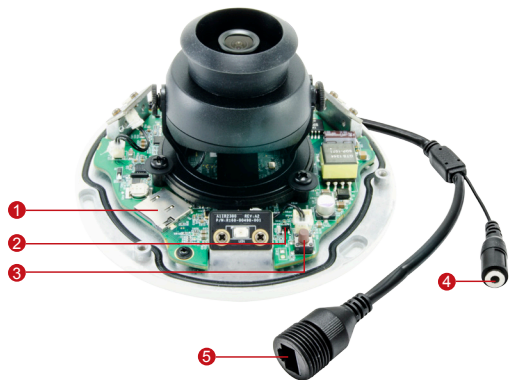

E926

10MP Outdoor Mini Dome with D/N, Adaptive IR, Basic WDR, Fixed Lens

- 10 Megapixel with 4K/1080p
- Day & Night with Adaptive IR LED
- Fixed Lens with f3.6mm / F1.8
- Basic WDR (70 dB)
- 30 fps at 1920 x 1080
- Super Wide Angle
- Weatherproof (IP68), Vandal Proof (IK10) and Vibration Proof (EN50155)

PHOTO INDICATION

- 1 Memory Card Slot
- 2 Power LED
- 3 Reset Button
- 4 Audio Input
- 5 Ethernet Port

DIMENSION DIAGRAM

Unit: mm [inch]

ACCESSORY OPTIONS

Power Supply		
PPOE-0001		IEEE 802.3af PoE Injector for Class 1, 2 or 3 devices, with universal adapter
Dome Cover		
PDCX-1112		Vandal proof smoked dome cover for E924(M)~E929(M)

PRODUCT SPECIFICATION**E926****• Device**

Device Type	Outdoor Mini Dome
Image Sensor	Progressive Scan CMOS
Sensor Size	1/2.3"
Effective Pixels	3856 (H) x 2764 (V) (10.66 MP)
Day / Night	Yes
Low Light Sensitivity	Standard
Minimum Illumination	Color: 0.1 lux at F1.8 (30 IRE, 2400°K); B/W: 0 lux at F1.8
Mechanical IR Cut Filter	Yes
IR Sensitivity Range	700 - 1100nm
IR LED	Adaptive IR LED (Adjustable IR Exposure Compensation) x 3 (850 nm)
IR Working Distance	15 m (0 lux, 30 IRE, Gain 255, Manual shutter mode)
Electronic Shutter	1/5 ~ 1/2,000 sec (manual mode); 1/5 ~ 1/10,000 sec (auto mode)
TV Lines	1450
S/N Ratio	52 dB

• Interface

Local Storage	MicroSDHC/MicroSDXC memory card slot (card not included)
---------------	--

• General

Power Source / Consumption	PoE Class 2 (IEEE802.3af) / 5.04 W
Weight	475 g (1.05 lb)
Dimensions (Ø x H)	115 mm x 70 mm (4.5" x 2.8")
Environmental Casing	Weatherproof (IP68 rated); Vandal proof (IK10 rated); Vibration Proof (EN50155); Transparent dome cover
Mount Type	Surface, Gang box
Starting Temperature	-20°C ~ 50°C (-4°F ~ 122°F)
Operating Temperature	-20°C ~ 50°C (-4°F ~ 122°F)
Operating Humidity	10% ~ 85% RH
Approvals	CE (EN 55022 Class B, EN 55024), FCC (Part15 Subpart B Class B), IK10, IP68, NEMA 4X, EN50155, UL (for optional PoE injector)