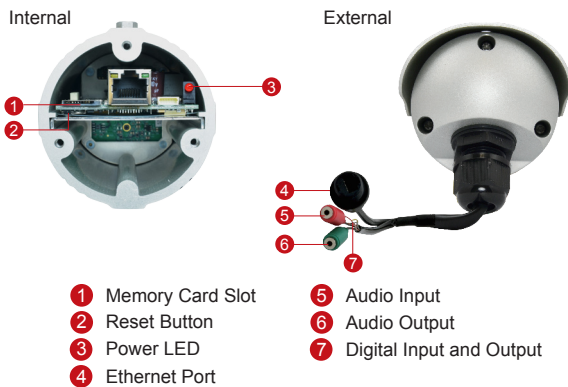

PHOTO INDICATION