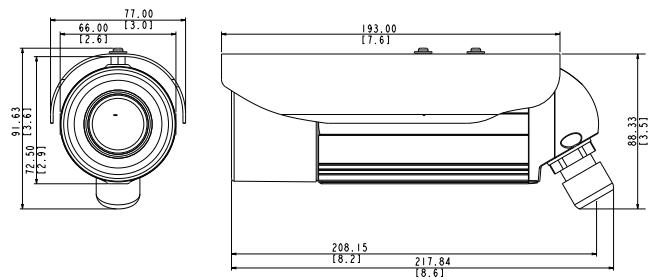

## 1MP Bullet with D/N, Adaptive IR, Basic WDR, Vari-focal Lens

- 1 Megapixel with 720p
- Day & Night with Adaptive IR LED
- Vari-focal Lens with f2.8-12mm / F1.4
- Basic WDR (74 dB)
- 30 fps at 1280 x 720
- Weatherproof (IP68) and Vandal Proof Metal Casing (IK10)

### PHOTO INDICATION

### DIMENSION DIAGRAM

Unit: mm [inch]

**• Interface**

Digital Input	1, cable without connector
Digital Output	1, cable without connector
Local Storage	MicroSDHC/MicroSDXC memory card slot (card not included)

**• General**

Power Source / Consumption	PoE Class 2 (IEEE802.3af) / 4.32 W (IR on)
Weight	955 g (2.105 lb)
Dimensions (Ø x L)	77 mm x 218 mm (3.03" x 8.58")
Bundled Accessories	Bracket
Environmental Casing	Weatherproof (IP68 rated); Vandal proof metal casing (IK10)
Mount Type	Wall, Ceiling, Corner, Pole
Starting Temperature	-20 °C ~ 50 °C (-4 °F ~ 122 °F)
Operating Temperature	-40 °C ~ 50 °C (-40 °F ~ 122 °F)
Operating Humidity	10% ~ 85% RH
Approvals	CE (EN 55022 Class B, EN 55024), FCC (Part15 Subpart B Class B), IP68, NEMA 4X IK10 (metal casing), UL (for optional PoE injector)