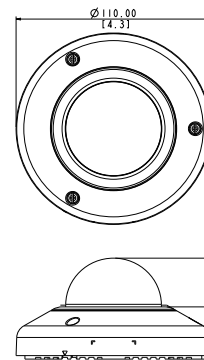

## 5MP Outdoor Mini Dome with Basic WDR, M12 Connector, Fixed Lens

- 5 Megapixel with 1080p
- Fixed Lens with f1.9 mm / F2.8
- Basic WDR (74 dB)
- 30 fps at 1920 x 1080
- Super Wide Angle
- Weatherproof (IP68), Vandal Proof (IK10) and Vibration Proof (EN50155, M12 Connector)

### PHOTO INDICATION

### DIMENSION DIAGRAM

Unit: mm [inch]