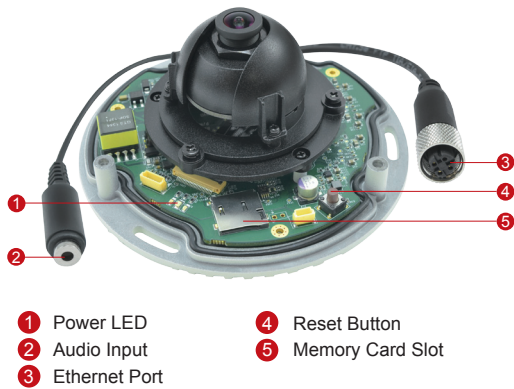

PHOTO INDICATION