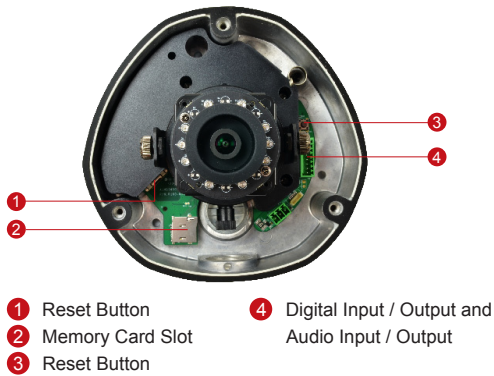

D82A

3MP Outdoor Dome with D/N,
Adaptive IR, Vari-focal Lens

- 3 Megapixel with 1080p
- Day & Night with Adaptive IR LED
- Vari-focal Lens with f2.8-12mm / F1.4
- 30 fps at 1920 x 1080
- Weatherproof (IP67) and Vandal Proof (IK10)

PHOTO INDICATION

DIMENSION DIAGRAM

Unit: mm [inch]

ACCESSORY OPTIONS

Dome Cover		
PDCX-1101		4-inch, smoked, vandal proof (IK10)
Power Supply		
PPOE-0001		IEEE 802.3af PoE Injector for Class 1, 2 or 3 devices, with universal adapter

PRODUCT SPECIFICATION**D82A****• Device**

Device Type	Outdoor Dome Camera
Image Sensor	Progressive Scan CMOS
Sensor Size	1/3.2"
Effective Pixels	2592 (H) x 1944 (V) (5.04 MP)
Horizontal Resolution	1350 TVL
Day / Night	Yes
Low Light Sensitivity	Standard
Minimum Illumination	Color: 0.1 lux at F1.4 (30 IRE, 2400°K); B/W: 0 lux (IR LED on)
Color to B/W Switch	ISP based switch, configurable
Mechanical IR Cut Filter	Yes
IR Sensitivity Range	700~1100nm
IR LED	Adaptive IR LED x 15 (850nm)
IR Working Distance	30 m (0 lux, 30 IRE, Gain 255, Auto shutter mode)
Electronic Shutter	1/5 ~ 1/2,000 sec (manual mode); 1/5 ~ 1/10,000 sec (auto mode)
S/N Ratio	52 dB

• Interface

Digital Input	1, Terminal block
Digital Output	1, Terminal block
Local Storage	MicroSDHC/MicroSDXC memory card slot (card not included)

• General

Power Source / Consumption	PoE Class 2 (IEEE802.3af) / 6.49 W (IR on)
Weight	1032 g (2.275lb)
Dimensions (Ø x H)	150.76 mm x 116.9 mm (6" x 4.6")
Environmental Casing	Weatherproof (IP66 rated); Vandal proof (IK10 rated); Transparent dome cover
Mount Type	Surface, Pendant, Wall, Corner, Pole, Flush, Gang box
Starting Temperature	-20°C ~ 50°C (-4°F ~ 122°F)
Operating Temperature	-40°C ~ 50°C (-40°F ~ 122°F)
Operating Humidity	10% ~ 85% RH
Approvals	CE (EN 55022 Class B, EN 55024), FCC (Part15 Subpart B Class B), IK10, IP67, NEMA 4X, UL (for optional PoE injector)