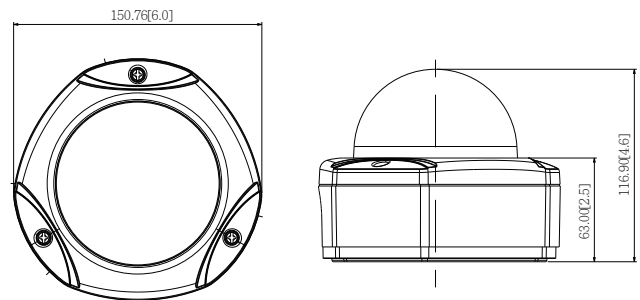

PHOTO INDICATION

DIMENSION DIAGRAM

Unit: mm [inch]

ACCESSORY OPTIONS

Dome Cover		
PDCX-1101		4-inch, smoked, vandal proof (IK10)
Power Supply		
PPOE-0001		IEEE 802.3af PoE Injector for Class 1, 2 or 3 devices, with universal adapter

PRODUCT SPECIFICATION**D82A****• Device**

Device Type	Outdoor Dome Camera
Image Sensor	Progressive Scan CMOS
Sensor Size	1/3.2"
Effective Pixels	2592 (H) x 1944 (V) (5.04 MP)
Horizontal Resolution	1350 TVL
Day / Night	Yes
Low Light Sensitivity	Standard
Minimum Illumination	Color: 0.1 lux at F1.4 (30 IRE, 2400°K); B/W: 0 lux (IR LED on)
Color to B/W Switch	ISP based switch, configurable
Mechanical IR Cut Filter	Yes
IR Sensitivity Range	700~1100nm
IR LED	Adaptive IR LED x 15 (850nm)
IR Working Distance	30 m (0 lux, 30 IRE, Gain 255, Auto shutter mode)
Electronic Shutter	1/5 ~ 1/2,000 sec (manual mode); 1/5 ~ 1/10,000 sec (auto mode)
S/N Ratio	52 dB

• Interface

Digital Input	1, Terminal block
Digital Output	1, Terminal block
Local Storage	MicroSDHC/MicroSDXC memory card slot (card not included)

• General

Power Source / Consumption	PoE Class 2 (IEEE802.3af) / 6.49 W (IR on)
Weight	1032 g (2.275lb)
Dimensions (Ø x H)	150.76 mm x 116.9 mm (6" x 4.6")
Environmental Casing	Weatherproof (IP66 rated); Vandal proof (IK10 rated); Transparent dome cover
Mount Type	Surface, Pendant, Wall, Corner, Pole, Flush, Gang box
Starting Temperature	-20°C ~ 50°C (-4°F ~ 122°F)
Operating Temperature	-40°C ~ 50°C (-40°F ~ 122°F)
Operating Humidity	10% ~ 85% RH
Approvals	CE (EN 55022 Class B, EN 55024), FCC (Part15 Subpart B Class B), IK10, IP67, NEMA 4X, UL (for optional PoE injector)