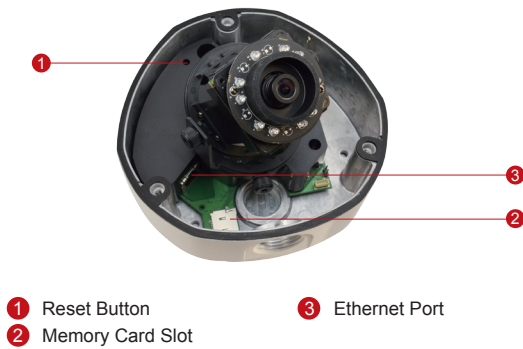

E72

3MP Outdoor Dome with D/N, Adaptive IR, Basic WDR, Fixed Lens

- 3 Megapixel with 1080p
- Day & Night with Adaptive IR LED
- Wide Angle Fixed Lens with f2.93mm / F2.0
- Basic WDR (74 dB)
- 30 fps at 1920 x 1080
- Weatherproof (IP66) and Vandal Proof (IK10)

PHOTO INDICATION

DIMENSION DIAGRAM

Unit: mm [inch]

ACCESSORY OPTIONS

Dome Cover		
PDCX-1101		4-inch, smoke, vandal proof

Popular Mounting Solutions	
Surface	Accessories not required
Wall	PMAX-0308
Pendant	PMAX-0101 + PMAX-0103
Corner	PMAX-0101 + PMAX-0305 + PMAX-0402
Pole	PMAX-0101 + PMAX-0305 + PMAX-0503
Flush	PMAX-1003
Gang Box	PMAX-0804

* For more mounting solutions, please refer to Project Planner on www.acti.com

PRODUCT SPECIFICATION

E72

• Device

Device Type	Outdoor Dome Camera
Image Sensor	Progressive Scan CMOS
Sensor Size	1/3.2"
Day / Night	Yes
Superior Low Light Sensitivity	No
Minimum Illumination	Color: 0.1 lux at F2.0 (30 IRE, 2400°K); B/W: 0 lux (IR LED on)
Color to B/W Switch	ISP based switch, configurable
Mechanical IR Cut Filter	Yes
IR Sensitivity Range	700~1100nm
IR LED	Adaptive IR LED (IR Exposure Compensation) x 10 (850nm)
IR Working Distance	30 m (0 lux, 30 IRE, Gain 255, Auto shutter mode)
Electronic Shutter	1/5 ~ 1/2,000 sec (manual mode); 1/5 ~ 1/10,000 sec (auto mode)

• Interface

Local Storage	MicroSDHC/ MicroSDXC memory card slot (card not included)
---------------	---

• General

Power Source / Consumption	PoE Class 2 (IEEE802.3af) / 4.54 W (IR on)
Weight	975 g (2.15 lb)
Dimensions (Ø x H)	150.76 mm x 116.9 mm (6" x 4.6")
Environmental Casing	Weatherproof (IP66 rated); Vandal proof (IK10 rated); Transparent dome cover
Mount Type	Surface, Pendant, Wall, Corner, Pole, Flush, Gang box
Starting Temperature	-20°C ~ 50°C (-4°F ~ 122°F)
Operating Temperature	-40°C ~ 50°C (-40°F ~ 122°F)
Operating Humidity	10% ~ 85% RH
Approvals	CE (EN 55022 Class B, EN 55024), FCC (Part15 Subpart B Class B), IK10, IP66, NEMA 4X