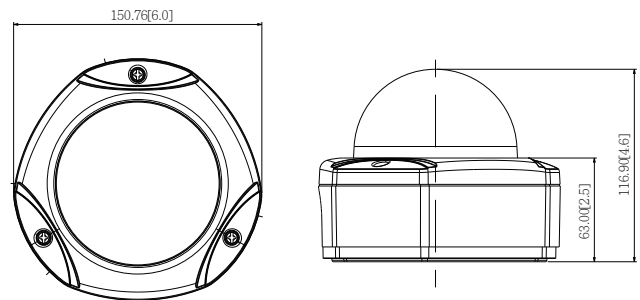

PHOTO INDICATION

DIMENSION DIAGRAM

Unit: mm [inch]

ACCESSORY OPTIONS

Dome Cover		
PDCX-1101		4-inch, smoke, vandal proof

Popular Mounting Solutions	
Surface	Accessories not required
Wall	PMAX-0308
Pendant	PMAX-0101 + PMAX-0103
Corner	PMAX-0101 + PMAX-0305 + PMAX-0402
Pole	PMAX-0101 + PMAX-0305 + PMAX-0503
Flush	PMAX-1003
Gang Box	PMAX-0804

• Interface

Local Storage	MicroSDHC/ MicroSDXC memory card slot (card not included)
---------------	---

• General

Power Source / Consumption	PoE Class 2 (IEEE802.3af) / 4.54 W (IR on)
Weight	975 g (2.15 lb)
Dimensions (Ø x H)	150.76 mm x 116.9 mm (6" x 4.6")
Environmental Casing	Weatherproof (IP66 rated); Vandal proof (IK10 rated); Transparent dome cover
Mount Type	Surface, Pendant, Wall, Corner, Pole, Flush, Gang box
Starting Temperature	-20°C ~ 50°C (-4°F ~ 122°F)
Operating Temperature	-40°C ~ 50°C (-40°F ~ 122°F)
Operating Humidity	10% ~ 85% RH
Approvals	CE (EN 55022 Class B, EN 55024), FCC (Part15 Subpart B Class B), IK10, IP66, NEMA 4X