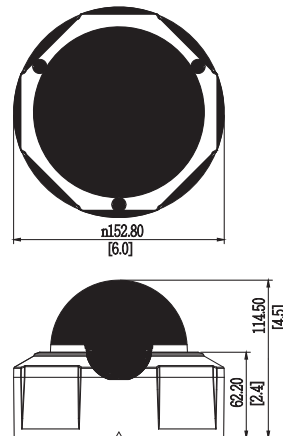

B84

1.3MP Outdoor Zoom Dome with D/N, Adaptive IR, Basic WDR, SLLS, 3x Zoom Lens

- 1.3 Megapixel with 720p
- Day & Night with Superior Low Light Sensitivity and Adaptive IR LED
- 3x Zoom Lens with 3-9mm / F1.2-2.1, DC Iris, Auto Focus
- Basic WDR (88 dB)
- 60 fps at 1280 x 720
- Weatherproof (IP67) and Vandal Proof (IK10)

PHOTO INDICATION

DIMENSION DIAGRAM

Unit: mm [inch]

ACCESSORY OPTIONS

Dome Cover		
PDCX-1109		Smoked dome cover for B6X/B8X/B9X, vandal proof (IK10)
Power Supply		
PPOE-0001		IEEE 802.3af PoE Injector for Class 1, 2 or 3 devices, with universal adapter

• Interface

Digital Input	2, Terminal block
Digital Output	2, Terminal block
Local Storage	MicroSDHC/MicroSDXC memory card slot (card not included)

• General

Power Source / Consumption	PoE Class 3 IEEE802.3af / 8.8 W (built-in heater and IR on) DC 12V (adapter not included) / 7.84 W (built-in heater and IR on)
Weight	1258 g (2.77 lb)
Dimensions (Ø x H)	152 mm x 114.5 mm (6.0" x 4.5")
Environmental Casing	Weatherproof (IP67 rated); Vandal proof (IK10); Transparent dome cover
Mount Type	Surface, Pendant, Wall, Corner, Pole, Flush, Gang box
Starting Temperature	-40°C ~ 50°C (-40°F ~ 122°F) within 30 minutes
Operating Temperature	-40°C ~ 50°C (-40°F ~ 122°F)
Operating Humidity	10% ~ 85% RH
Approvals	CE (EN 55022 Class B, EN 55024), FCC (Part15 Subpart B Class B); IP67, IK10, NEMA 4X