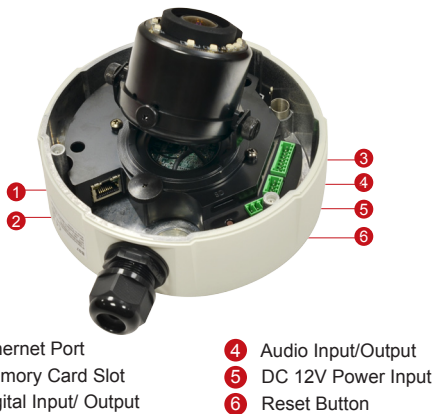

B84

1.3MP Outdoor Zoom Dome with D/N, Adaptive IR, Basic WDR, SLLS, 3x Zoom Lens

- 1.3 Megapixel with 720p
- Day & Night with Superior Low Light Sensitivity and Adaptive IR LED
- 3x Zoom Lens with 3-9mm / F1.2-2.1, DC Iris, Auto Focus
- Basic WDR (88 dB)
- 60 fps at 1280 x 720
- Weatherproof (IP67) and Vandal Proof (IK10)

PHOTO INDICATION

DIMENSION DIAGRAM

Unit: mm [inch]

ACCESSORY OPTIONS

Dome Cover		
PDCX-1109		Smoked dome cover for B6X/B8X/B9X, vandal proof (IK10)
Power Supply		
PPOE-0001		IEEE 802.3af PoE Injector for Class 1, 2 or 3 devices, with universal adapter

• Interface

Digital Input	2, Terminal block
Digital Output	2, Terminal block
Local Storage	MicroSDHC/MicroSDXC memory card slot (card not included)

• General

Power Source / Consumption	PoE Class 3 IEEE802.3af / 8.8 W (built-in heater and IR on) DC 12V (adapter not included) / 7.84 W (built-in heater and IR on)
Weight	1258 g (2.77 lb)
Dimensions (Ø x H)	152 mm x 114.5 mm (6.0" x 4.5")
Environmental Casing	Weatherproof (IP67 rated); Vandal proof (IK10); Transparent dome cover
Mount Type	Surface, Pendant, Wall, Corner, Pole, Flush, Gang box
Starting Temperature	-40°C ~ 50°C (-40°F ~ 122°F) within 30 minutes
Operating Temperature	-40°C ~ 50°C (-40°F ~ 122°F)
Operating Humidity	10% ~ 85% RH
Approvals	CE (EN 55022 Class B, EN 55024), FCC (Part15 Subpart B Class B); IP67, IK10, NEMA 4X