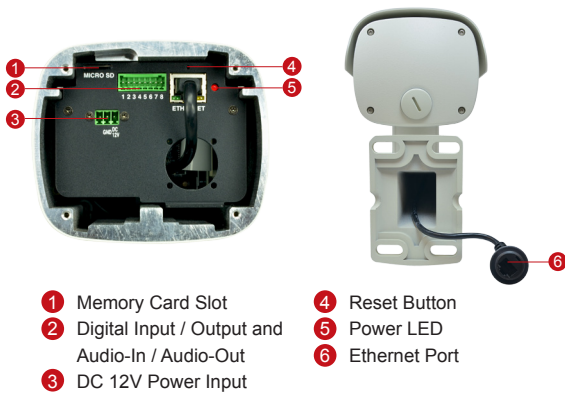

I44

1MP, Zoom Bullet with D/N, Adaptive IR, Extreme WDR, SLLS, 30x Zoom Lens

- 1 Megapixel with 720p
- Day & Night with Superior Low Light Sensitivity and Adaptive IR LED
- 30x Zoom Lens with f4.3 - 129mm / F1.6 - 5.0, DC iris, Auto Focus
- Extreme WDR (145 dB)
- 30 fps at 1280 x 720
- Weatherproof (IP67) and Vandal Proof Metal Casing (IK10)

PHOTO INDICATION

DIMENSION DIAGRAM

ACCESSORY OPTIONS

Power Supply		
PPOE-0001		IEEE 802.3af PoE Injector for Class 1, 2 or 3 devices, with universal adapter
PPBX-0002		Universal Power Adapter, 100~240V, 4 different connectors included

• Interface

Digital Input	1, Terminal block
Digital Output	1, Terminal block
Local Storage	MicroSDHC/MicroSDXC card slot (card not included)

• General

Power Source / Consumption	PoE Class 3 (IEEE802.3af) and DC 12V / 7.68 W (heater, fan and IR on)
Weight	245 g (5.4 lb)
Dimensions (W x H x D)	122.4 mm x 101.37 mm x 240.4 mm (4.8" x 4.0" x 9.5")
Environmental Casing	Weatherproof (IP67 rated); Vandal proof metal casing (IK10)
Mount Type	Wall, Pole, Ceiling, Gang box
Starting Temperature	-40 °C ~ 50 °C (-40 °F ~ 122 °F) within 30 mins
Operating Temperature	-40 °C ~ 50 °C (-40 °F ~ 122 °F)
Operating Humidity	10% ~ 85% RH
Approvals	CE (EN 55022 Class B, EN 55024), FCC (Part15 Subpart B Class B), IP67, NEMA 4X, IK10 (metal casing); UL (for optional PoE injector and power adapter)