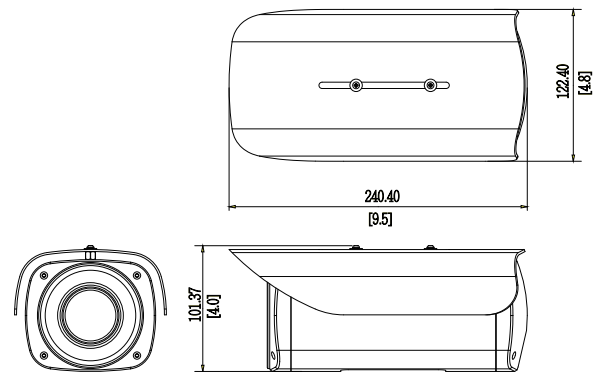

DIMENSION DIAGRAM

ACCESSORY OPTIONS

Power Supply		
PPOE-0001		IEEE 802.3af PoE Injector for Class 1, 2 or 3 devices, with universal adapter
PPBX-0002		Universal Power Adapter, 100~240V, 4 different connectors included

Popular Mounting Solutions		
Ceiling	PMAX-1300	
Pole	PMAX-0504	
Gang Box	PMAX-0806	

* For more mounting solutions, please refer to Project Planner on www.acti.com