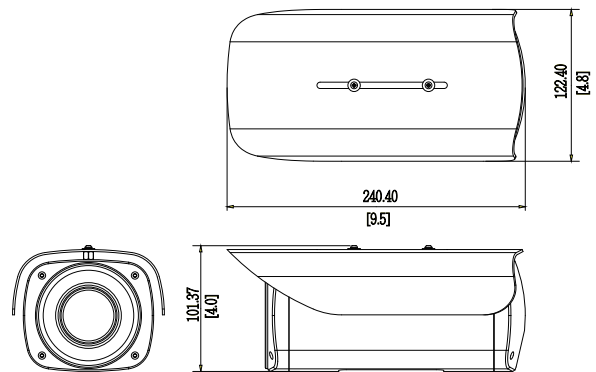

## 5MP, Zoom Bullet with D/N, Adaptive IR, Basic WDR, 12x Zoom Lens

- 5 Megapixel with 1080p
- Day & Night with Adaptive IR LED
- 12x Zoom Lens with f5.2 - 62.4mm / F1.8 - 3.0, DC iris, Auto Focus
- Basic WDR (74 dB)
- 30 fps at 1920 x 1080
- Weatherproof (IP67) and Vandal Proof Metal Casing (IK10)

### PHOTO INDICATION

- 1 Memory Card Slot
- 2 Digital Input / Output and Audio-In / Audio-Out
- 3 DC 12V Power Input
- 4 Reset Button
- 5 Power LED
- 6 Ethernet Port

### DIMENSION DIAGRAM

**• Interface**

Digital Input	1, Terminal block
Digital Output	1, Terminal block
Local Storage	MicroSDHC/MicroSDXC card slot (card not included)

**• General**

Power Source / Consumption	PoE Class 3 (IEEE802.3af) and DC 12V / 12W (built-in heater and IR on)
Weight	2.39 kg (5.27 lb)
Dimensions (Ø x L)	122.4 mm x 101.37 mm x 240.4 mm (4.8" x 4.0" x 9.5")
Bundled Accessories	Bracket, Weatherproof connector kit
Environmental Casing	Weatherproof (IP67 rated); Vandal proof metal casing (IK10)
Mount Type	Wall, Pole, Ceiling, Gang box
Starting Temperature	-40 °C ~ 50 °C (-40 °F ~ 122 °F) within 30 mins
Operating Temperature	-40 °C ~ 50 °C (-40 °F ~ 122 °F)
Operating Humidity	10% ~ 85% RH
Approvals	CE (EN 55022 Class B, EN 55024), FCC (Part15 Subpart B Class B), IP67, NEMA 4X, IK10 (metal casing)