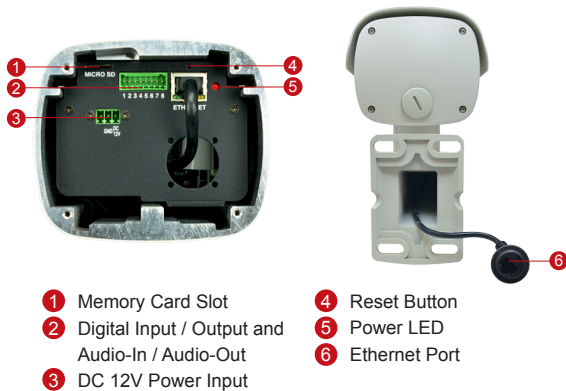

## 5MP, Zoom Bullet with D/N, Adaptive IR, Basic WDR, 12x Zoom Lens

- 5 Megapixel with 1080p
- Day & Night with Adaptive IR LED
- 12x Zoom Lens with f5.2 - 62.4mm / F1.8 - 3.0, DC iris, Auto Focus
- Basic WDR (74 dB)
- 30 fps at 1920 x 1080
- Weatherproof (IP67) and Vandal Proof Metal Casing (IK10)

### PHOTO INDICATION

- 1 Memory Card Slot
- 2 Digital Input / Output and Audio-In / Audio-Out
- 3 DC 12V Power Input
- 4 Reset Button
- 5 Power LED
- 6 Ethernet Port

**• Interface**

Digital Input	1, Terminal block
Digital Output	1, Terminal block
Local Storage	MicroSDHC/MicroSDXC card slot (card not included)

**• General**

Power Source / Consumption	PoE Class 3 (IEEE802.3af) and DC 12V / 12W (built-in heater and IR on)
Weight	2.39 kg (5.27 lb)
Dimensions (Ø x L)	122.4 mm x 101.37 mm x 240.4 mm (4.8" x 4.0" x 9.5")
Bundled Accessories	Bracket, Weatherproof connector kit
Environmental Casing	Weatherproof (IP67 rated); Vandal proof metal casing (IK10)
Mount Type	Wall, Pole, Ceiling, Gang box
Starting Temperature	-40 °C ~ 50 °C (-40 °F ~ 122 °F) within 30 mins
Operating Temperature	-40 °C ~ 50 °C (-40 °F ~ 122 °F)
Operating Humidity	10% ~ 85% RH
Approvals	CE (EN 55022 Class B, EN 55024), FCC (Part15 Subpart B Class B), IP67, NEMA 4X, IK10 (metal casing)