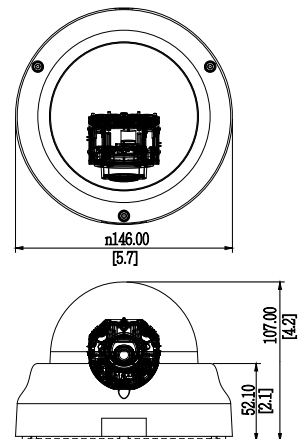

B64

1.3MP Indoor Zoom Dome with D/N, Adaptive IR, Basic WDR, SLLS, 3x Zoom Lens

- 1.3 Megapixel with 720p
- Day & Night with Superior Low Light Sensitivity and Adaptive IR LED
- 3x Zoom Lens with 3-9mm / F1.2-2.1, DC Iris, Auto Focus
- Basic WDR (88 dB)
- 60 fps at 1280 x 720
- Vandal Resistant (IK09)

PHOTO INDICATION

- 1 Ethernet Port
- 2 Memory Card Slot
- 3 Digital Input/ Output
- 4 Audio Input/Output
- 5 DC 12V Power Input
- 6 Reset Button

DIMENSION DIAGRAM

Unit: mm [inch]

ACCESSORY OPTIONS

Dome Cover		
PDCX-1109		Smoke dome cover for B6X/B8X/B9X, vandal proof (IK10)

• Interface

Digital Input	2, Terminal block
Digital Output	2, Terminal block
Local Storage	MicroSDHC/MicroSDXC memory card slot (card not included)

• General

Power Source / Consumption	PoE Class 3 IEEE802.3af / 5.8 W DC 12V (adapter not included) / 4.8 W
Weight	719 g (1.58 lb)
Dimensions (Ø x H)	146 mm x 107 mm (5.7" x 4.2")
Environmental Casing	Vandal resistant (IK09), Transparent dome cover
Mount Type	Surface, Pendant, Wall, Corner, Pole, Flush, Gang box
Starting Temperature	-10 °C ~ 50 °C (14 °F ~ 122 °F)
Operating Temperature	-10 °C ~ 50 °C (14 °F ~ 122 °F)
Operating Humidity	10% ~ 85% RH
Approvals	CE (EN 55022 Class B, EN 55024), FCC (Part15 Subpart B Class B); IK09