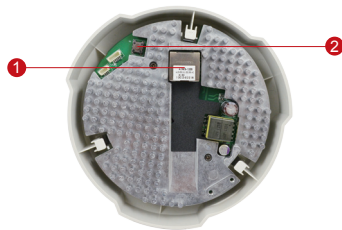

PHOTO INDICATION

- 1 Ethernet Port
- 2 Reset Button