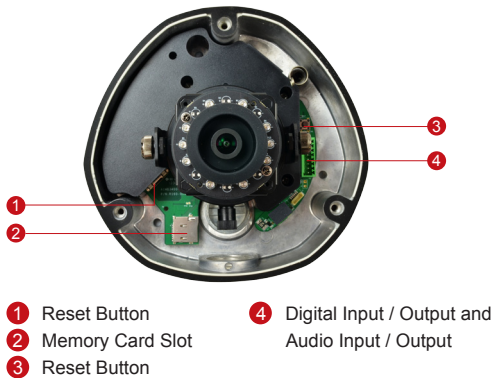

E88

1.3MP, Outdoor Dome with D/N, Adaptive IR, Basic WDR, SLLS, Vari-focal Lens

- 1 Megapixel with 720p
- Day & Night with Superior Low Light Sensitivity and Adaptive IR LED
- Vari-focal Lens with f2.8-12mm / F1.4
- Basic WDR (88 dB)
- 60 fps at 1280 x 720
- Wide Angle
- Weatherproof (IP66) and Vandal Proof (IK10)

PHOTO INDICATION

- 1 Reset Button
- 2 Memory Card Slot
- 3 Reset Button
- 4 Digital Input / Output and Audio Input / Output

DIMENSION DIAGRAM

Unit: mm [inch]

ACCESSORY OPTIONS

Dome Cover		
PDCX-1101		4-inch, smoke, vandal proof

• Lens

Focal Length / Aperture	Vari-focal, f2.8 - 12 mm / F1.4
Iris	Fixed iris
Focus	Manual focus
Mount Type	Board mount
Horizontal Viewing Angle	83° - 31.1°
Viewing Angle Adjustment	Pan: 0° - 350°; Tilt: 17° - 163°; Rotate: 0° - 350°

• Interface

Digital Input	1, Terminal block
Digital Output	1, Terminal block
Local Storage	MicroSDHC/MicroSDXC memory card slot (card not included)

• General

Power Source / Consumption	PoE Class 2 (IEEE802.3af) / 6.05 W (IR on)
Weight	1032 g (2.275 lb)
Dimensions (Ø x H)	150mm x 117mm (5.9" x 4.6")
Environmental Casing	Weatherproof (IP66 rated); Vandal proof (IK10 rated); Transparent dome cover
Mount Type	Surface, Pendant, Wall, Corner, Pole, Flush, Gang box
Starting Temperature	-20°C ~ 50°C (-4°F ~ 122°F)
Operating Temperature	-40°C ~ 50°C (-40°F ~ 122°F)
Operating Humidity	10% ~ 85% RH
Approvals	CE (EN 55022 Class B, EN 55024), FCC (Part15 Subpart B Class B), IP66, IK10, NEMA 4X