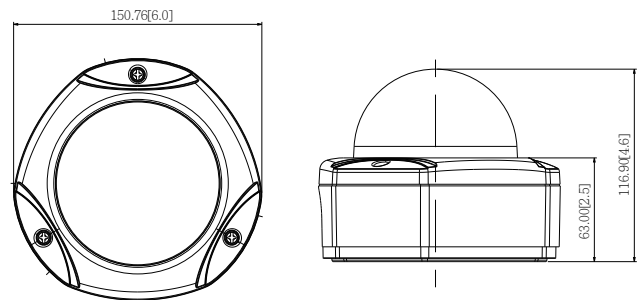

PHOTO INDICATION

- 1 Reset Button
- 2 Memory Card Slot
- 3 Reset Button
- 4 Digital Input / Output and Audio Input / Output

DIMENSION DIAGRAM

Unit: mm [inch]

ACCESSORY OPTIONS

Dome Cover		
PDCX-1101		4-inch, smoke, vandal proof

• Interface

Digital Input	1, Terminal block
Digital Output	1, Terminal block
Local Storage	MicroSDHC/MicroSDXC memory card slot (card not included)

• General

Power Source / Consumption	PoE Class 2 (IEEE802.3af) / 6.05 W (IR on)
Weight	1032 g (2.275 lb)
Dimensions (Ø x H)	150mm x 117mm (5.9" x 4.6")
Environmental Casing	Weatherproof (IP66 rated); Vandal proof (IK10 rated); Transparent dome cover
Mount Type	Surface, Pendant, Wall, Corner, Pole, Flush, Gang box
Starting Temperature	-20°C ~ 50°C (-4°F ~ 122°F)
Operating Temperature	-40°C ~ 50°C (-40°F ~ 122°F)
Operating Humidity	10% ~ 85% RH
Approvals	CE (EN 55022 Class B, EN 55024), FCC (Part15 Subpart B Class B), IP66, IK10, NEMA 4X