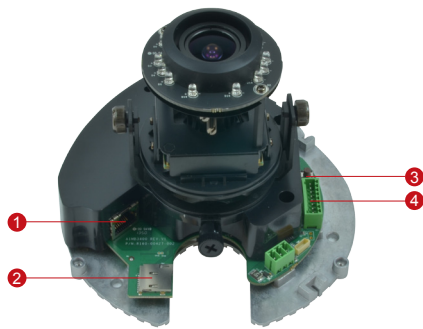

D65A

3MP Indoor Dome with D/N, Adaptive IR, Vari-focal Lens

- 3 Megapixel with 1080p
- Day & Night with Adaptive IR LED
- Vari-focal Lens with f2.8-12mm / F1.4
- 30 fps at 1920 x 1080
- Vandal Resistant (IK09)

PHOTO INDICATION

- 1 Ethernet Port
- 2 Memory Card Slot
- 3 Reset Button
- 4 Digital Input / Output and Audio-In / Audio-out

DIMENSION DIAGRAM

Unit: mm [inch]

ACCESSORY OPTIONS

Dome Cover		
PDCX-1101		4-inch, smoked, vandal proof (IK10)

* For more mounting solutions, please refer to Project Planner on www.acti.com

PRODUCT SPECIFICATION**D65A****• Device**

Device Type	Indoor Dome Camera
Image Sensor	Progressive Scan CMOS
Sensor Size	1/3.2"
Effective Pixels	2592 (H) x 1944 (V) (5.04 MP)
Day / Night	Yes
Superior Low Light Sensitivity	No
Minimum Illumination	Color: 0.1 lux at F1.4 (30 IRE, 2400°K); B/W: 0 lux (IR LED on)
Color to B/W Switch	ISP based switch, configurable
Mechanical IR Cut Filter	Yes
IR Sensitivity Range	700~1100nm
IR LED	Adaptive IR LED (IR Exposure Compensation) x 15 (850nm)
IR Working Distance	30 m (0 lux, 30 IRE, Gain 255, Auto shutter mode)
Electronic Shutter	1/5 ~ 1/2,000 sec (manual mode); 1/5 ~ 1/10,000 sec (auto mode)
TV Lines	1350
S/N Ratio	52 dB

• Interface

Digital Input	1, Terminal block
Digital Output	1, Terminal block
Local Storage	MicroSDHC/MicroSDXC memory card slot (card not included)

• General

Power Source / Consumption	PoE Class 2 (IEEE802.3af) / 6.49 W (IR on)
Weight	538 g (1.186 lb)
Dimensions (Ø x H)	146 mm x 114 mm (5.75" x 4.5")
Environmental Casing	Vandal resistant (IK09 rated); Transparent dome cover
Mount Type	Surface, Pendant, Wall, Corner, Pole, Flush, Gang box
Starting Temperature	-10°C ~ 50°C (14°F ~ 122°F)
Operating Temperature	-10°C ~ 50°C (14°F ~ 122°F)
Operating Humidity	10% ~ 85% RH
Approvals	CE (EN 55022 Class B, EN 55024), FCC (Part15 Subpart B Class B), IK09