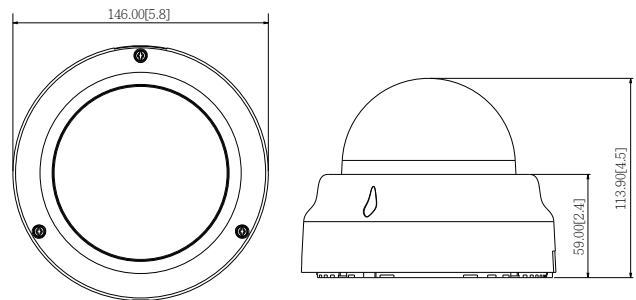

PHOTO INDICATION

- 1 Ethernet Port
- 2 Memory Card Slot
- 3 Reset Button
- 4 Digital Input / Output and Audio-In / Audio-out

DIMENSION DIAGRAM

Unit: mm [inch]

ACCESSORY OPTIONS

Dome Cover		
PDCX-1101		4-inch, smoked, vandal proof (IK10)

• Interface

Digital Input	1, Terminal block
Digital Output	1, Terminal block
Local Storage	MicroSDHC/MicroSDXC memory card slot (card not included)

• General

Power Source / Consumption	PoE Class 2 (IEEE802.3af) / 6.49 W (IR on)
Weight	538 g (1.186 lb)
Dimensions (Ø x H)	146 mm x 114 mm (5.75" x 4.5")
Environmental Casing	Vandal resistant (IK09 rated); Transparent dome cover
Mount Type	Surface, Pendant, Wall, Corner, Pole, Flush, Gang box
Starting Temperature	-10°C ~ 50°C (14°F ~ 122°F)
Operating Temperature	-10°C ~ 50°C (14°F ~ 122°F)
Operating Humidity	10% ~ 85% RH
Approvals	CE (EN 55022 Class B, EN 55024), FCC (Part15 Subpart B Class B), IK09