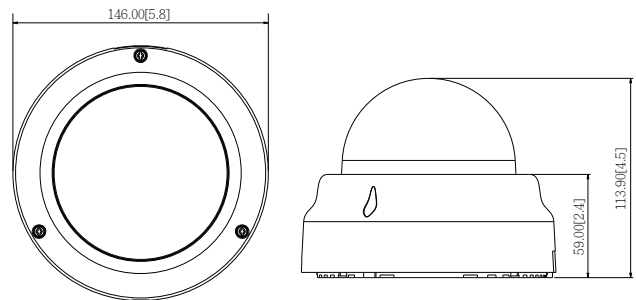

PHOTO INDICATION

- 1 Ethernet Port
- 2 Memory Card Slot
- 3 Reset Button
- 4 Digital Input/Output and Audio-In / Audio-out

DIMENSION DIAGRAM

Unit: mm [inch]

ACCESSORY OPTIONS

Dome Cover		
PDCX-1101		4-inch, smoked, vandal proof (IK10)

• Interface

Digital Input	1, Terminal block
Digital Output	1, Terminal block
Local Storage	MicroSDHC/MicroSDXC memory card slot (card not included)

• General

Power Source / Consumption	PoE Class 2 (IEEE802.3af) / 6.05 W
Weight	538 g (1.186 lb)
Dimensions (Ø x H)	146 mm x 114 mm (5.75" x 4.5")
Environmental Casing	Vandal resistant (IK09), Transparent dome cover
Mount Type	Surface, Pendant, Wall, Corner, Pole, Flush, Gang Box
Starting Temperature	-10°C ~ 50°C (14°F ~ 122°F)
Operating Temperature	-10°C ~ 50°C (14°F ~ 122°F)
Operating Humidity	10% ~ 85% RH
Approvals	CE (EN 55022 Class B, EN 55024), FCC (Part15 Subpart B Class B), IK09