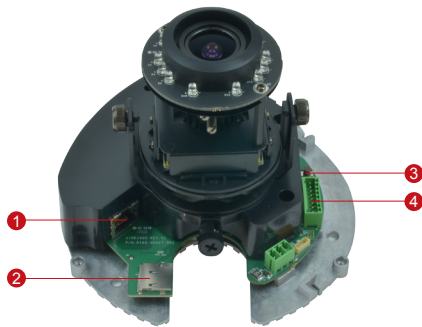

E68

1.3MP Indoor Dome with D/N, Adaptive IR, Basic WDR, SLLS, Vari-Focal Lens

- 1.3 Megapixel with 720p
- Day & Night with Superior Low Light Sensitivity and Adaptive IR LED
- Vari-focal Lens with f2.8-12mm / F1.4
- Basic WDR (88 dB)
- 60 fps at 1280 x 720
- Vandal Resistant (IK09)

PHOTO INDICATION

- 1 Ethernet Port
- 2 Memory Card Slot
- 3 Reset Button
- 4 Digital Input/Output and Audio-In / Audio-out

DIMENSION DIAGRAM

Unit: mm [inch]

ACCESSORY OPTIONS

Dome Cover		
PDCX-1101		4-inch, smoked, vandal proof (IK10)

* For more mounting solutions, please refer to Project Planner on www.acti.com

PRODUCT SPECIFICATION

E68

• Device

Device Type	Indoor Dome Camera
Image Sensor	Progressive Scan CMOS
Sensor Size	1/3"
Day / Night	Yes
Superior Low Light Sensitivity	Yes
Minimum Illumination	Color: 0.1 lux at F1.4 (30 IRE, 2400°K); B/W: 0 lux (IR LED on)
Mechanical IR Cut Filter	Yes
IR Sensitivity Range	700 - 1100 nm
IR LED	Adaptive IR LED (IR Exposure Compensation) x 15 (850nm)
IR Working Distance	30 m (0 lux, 30 IRE, Gain 255, Auto shutter mode)
Electronic Shutter	1/5 ~ 1/2,000 sec (manual mode); 1/5 ~ 1/10,000 sec (auto mode)

• Interface

Digital Input	1, Terminal block
Digital Output	1, Terminal block
Local Storage	MicroSDHC/MicroSDXC memory card slot (card not included)

• General

Power Source / Consumption	PoE Class 2 (IEEE802.3af) / 6.05 W
Weight	538 g (1.186 lb)
Dimensions (Ø x H)	146 mm x 114 mm (5.75" x 4.5")
Environmental Casing	Vandal resistant (IK09), Transparent dome cover
Mount Type	Surface, Pendant, Wall, Corner, Pole, Flush, Gang Box
Starting Temperature	-10°C ~ 50°C (14°F ~ 122°F)
Operating Temperature	-10°C ~ 50°C (14°F ~ 122°F)
Operating Humidity	10% ~ 85% RH
Approvals	CE (EN 55022 Class B, EN 55024), FCC (Part15 Subpart B Class B), IK09