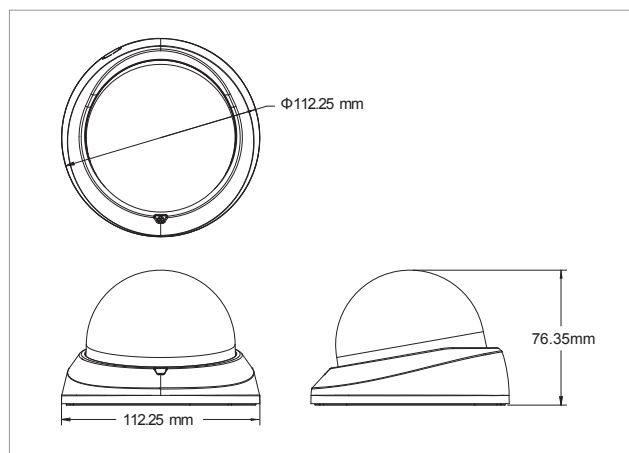

Specifications

Camera General Information

Image Sensor	1/3" 2MP progressive scan CMOS sensor
Minimum Illumination	B/W 0.01 lux/Color 0.1 lux
Lens	Varifocal (3-10mm, F1.3)
Field of View	Horizontal: 26.4°~79.5° Vertical: 15.7°~43.6° Diagonal: 31.8°~93.1°
Iris Type	DC-iris
Day and Night	YES (digital D/N)
IR Distance	N/A
IR Wavelength	N/A
IR Control	N/A
ICR	N/A
WDR	YES (DWDR)
Image Enhance	Brightness, Contrast, Saturation, Sharpness, Backlight compensation, Mirror, Flip, Day/Night, Anti-flicker

Video

Video Compression	H.264/M-JPEG
Video Streaming	Triple streaming H.264 Stream 1/H.264 Stream 2/MJPEG Stream 3
Video Resolution	1920x1080 to 320x240
Video Quality	VBR/CBR
Frame Rate	1920x1080 @30 fps 1280x720 @30 fps 720x576 @30 fps 720x480 @30 fps 640x480 @30 fps 320x240 @30 fps

Audio

Audio Streaming	N/A
Audio Compression	N/A
Audio Input	N/A
Audio Output	N/A

Dimension Drawing

Network

Interface	10/100/1000 Mbps Ethernet, RJ-45
Supported Protocols	HTTP, TCP/IP, UDP, RTP, RTSP, FTP, SMTP, DHCP, DNS, DDNS, NTP, uPnP, ONVIF, IPv4/v6
Browser	Internet Explorer (support up to IE 10), Chrome, Firefox, Safari
Security	Multi-level passwords /HTTP encryption

I/O Connector

Audio in/out Port	N/A
D I/O	DIX1, DOx1
RS485	N/A
Micro SD Card Slot	YES
RJ45	YES

Event Management

Event Trigger	Motion detection, DI
Notifications	Trigger alarm output, email/FTP and record video to PC or SD card
Post Recording	YES
Pre Recording	YES

Power

DC/AC	DC12V terminal block
PoE	YES/IEEE 802.3af

General

Power Consumption	6 W max.
Weight	280g
Dimension	Φ 112.25mm x 76.35mm (H)
Operating Temp.	0°C ~ 60°C/32°F ~ 140°F
Humidity	90% RH (no condensation)
Certification	CE/FCC
Vandal Resistant	N/A
Weather Proof	N/A
Application	SDK available for application development

Packaging Information

NWT	280g
GWT	540g
Dimension	174mm (D) x 164mm (W) x 113mm (H)

Ordering Information

- NCI-211 (P/N: 10HI0021100X0)