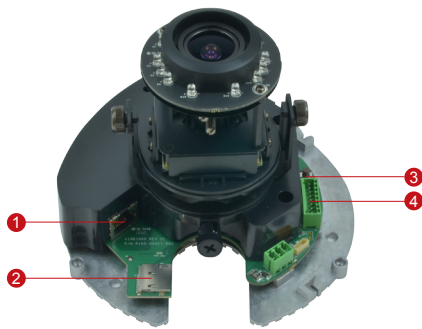

E69

2MP Indoor Dome with D/N, Adaptive IR, Basic WDR, SLLS, Vari-Focal Lens

- 2 Megapixel with 1080p
- Day & Night with Superior Low Light Sensitivity and Adaptive IR LED
- Vari-focal Lens with f2.8-12mm / F1.4
- Basic WDR (75 dB)
- 30 fps at 1920 x 1080
- Vandal Resistant (IK09)

PHOTO INDICATION

- 1 Ethernet Port
- 2 Memory Card Slot
- 3 Reset Button
- 4 Digital Input / Output and Audio-In / Audio-out

DIMENSION DIAGRAM

Unit: mm [inch]

ACCESSORY OPTIONS

Dome Cover		
PDCX-1101		4-inch, smoked, vandal proof (IK10)

* For more mounting solutions, please refer to Project Planner on www.acti.com

PRODUCT SPECIFICATION

E69

• Device

Device Type	Indoor Dome Camera
Image Sensor	Progressive Scan CMOS
Sensor Size	1/2.8"
Day / Night	Yes
Superior Low Light Sensitivity	Yes
Minimum Illumination	Color: 0.1 lux at F1.4 (30 IRE, 2400°K); B/W: 0 lux (IR LED on)
Mechanical IR Cut Filter	Yes
IR Sensitivity Range	700 - 1100 nm
IR LED	Adaptive IR LED (IR Exposure Compensation) x 15 (850nm)
IR Working Distance	30 m (0 lux, 30 IRE, Gain 255, Auto shutter mode)
Electronic Shutter	1/5 ~ 1/2,000 sec (manual mode); 1/5 ~ 1/10,000 sec (auto mode)

• Interface

Digital Input	1, Terminal block
Digital Output	1, Terminal block
Local Storage	MicroSDHC/MicroSDXC memory card slot (card not included)

• General

Power Source / Consumption	PoE Class 2 (IEEE802.3af) / 6.49 W
Weight	538 g (1.186 lb)
Dimensions (Ø x H)	146 mm x 114 mm (5.75" x 4.5")
Environmental Casing	Vandal resistant (IK09), Transparent dome cover
Mount Type	Surface, Pendant, Wall, Corner, Pole, Flush, Gang Box
Starting Temperature	-10°C ~ 50°C (14°F ~ 122°F)
Operating Temperature	-10°C ~ 50°C (14°F ~ 122°F)
Operating Humidity	10% ~ 85% RH
Approvals	CE (EN 55022 Class B, EN 55024), FCC (Part15 Subpart B Class B), IK09