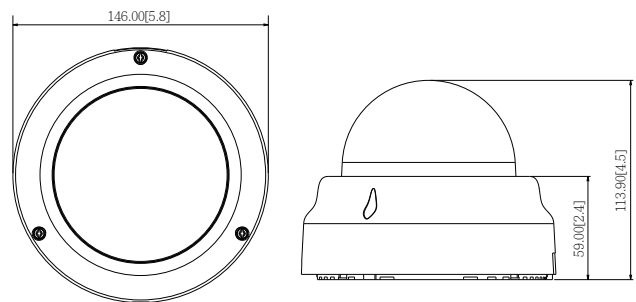

PHOTO INDICATION

- 1 Ethernet Port
- 2 Memory Card Slot
- 3 Reset Button
- 4 Digital Input / Output and Audio-In / Audio-out

DIMENSION DIAGRAM

Unit: mm [inch]

ACCESSORY OPTIONS

Dome Cover		
PDCX-1101		4-inch, smoked, vandal proof (IK10)

• Interface

Digital Input	1, Terminal block
Digital Output	1, Terminal block
Local Storage	MicroSDHC/MicroSDXC memory card slot (card not included)

• General

Power Source / Consumption	PoE Class 2 (IEEE802.3af) / 6.49 W
Weight	538 g (1.186 lb)
Dimensions (Ø x H)	146 mm x 114 mm (5.75" x 4.5")
Environmental Casing	Vandal resistant (IK09), Transparent dome cover
Mount Type	Surface, Pendant, Wall, Corner, Pole, Flush, Gang Box
Starting Temperature	-10°C ~ 50°C (14°F ~ 122°F)
Operating Temperature	-10°C ~ 50°C (14°F ~ 122°F)
Operating Humidity	10% ~ 85% RH
Approvals	CE (EN 55022 Class B, EN 55024), FCC (Part15 Subpart B Class B), IK09