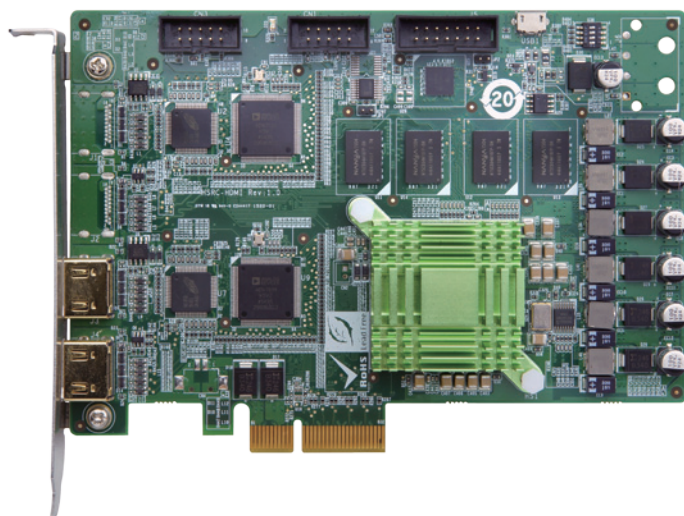

HSRC-301E

PCI Express Uncompressed Video/Audio Capture Card with One Channel HDMI Inputs and One Channel HDMI Bypass Outputs, 4K@30p, 1920x1080@60p

Machine Vision/Broadcast & Post Production

Features

- 1-channel HDMI input and 1-channel HDMI bypass output
- Either one HDMI input supports 4K video signal
- Supports for 4:2:2 color spaces to provide the highest quality for your images
- HDMI bypass output supports video no delay pass through up to 4K@30, so you can watch original video while video processing
- Designed for professional video, machine vision, broadcast & post production industries
- For multi-channel audio mastering, 24-bit 48kHz audio provides the power you need to integrate into any audio environment
- Windows/Linux OS supported

Specifications

Interface

Input	Video input channel	1 channel
	Video input type	HDMI 1.4a
	Audio input channel	1 channel
	Audio input type	HDMI 1.4a (stereo)
No Delay Pass Through	Video output channel	1 channel
	Video output type	HDMI 1.4a
	Audio output channel	1 channel
	Audio output type	HDMI 1.4a (stereo)

PC Interface

Type	PCIe x4
------	---------

Video Processing

Color Space	RGB / YUV
Video Input Resolution	3840 x 2160 24p/25p/30p
	1920 x 1080 24p/25p/30p/50p/60p
	1920 x 1080 60i/59.94i/50i
	1280 x 720 60p/50p
Video Preview	3840x2160 24p/25p/30p
	1920 x 1080 24p/25p/30p/50p/60p
	1920 x 1080 60i/59.94i/50i
	1280 x 720 60p/50p