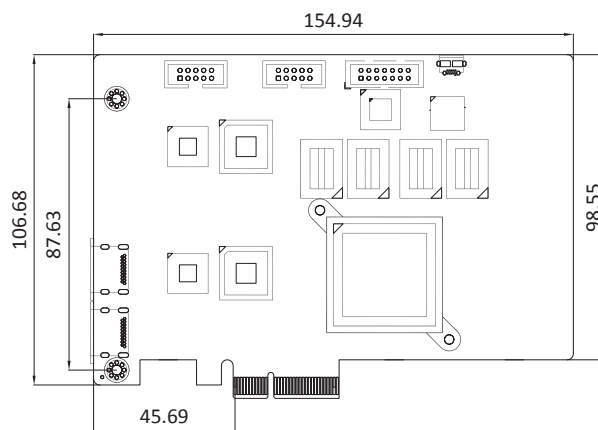

Dimensions (Unit: mm)

System Requirement

System	Intel® Core™ i7-4790 or above
Memory	DDR3-2600 8G or more

Software Support

OS Support	Microsoft Windows 7 32-bit / 64-bit Linux: Ubuntu 14.04.2 (64-bit) (Kernel version: 3.16.0-30-generic)
SDK	Windows: Provides SDK and demo program with sample source code Linux: Provides SDK and demo program with sample source code

Others

Dimensions	155 mm x 111 mm
Operating Temperature	0°C ~ 60°C, non-condensing
Power Consumption	15W

Packing List

1 x HSRC-301E	
1 x QIG	1 x Utility CD

Ordering Information

Part No.	Description
HSRC-301E-R10	PCI Express Uncompressed video/audio capture card with one channel HDMI inputs and one channel HDMI outputs, 4K@30p, 1920x1080@60p