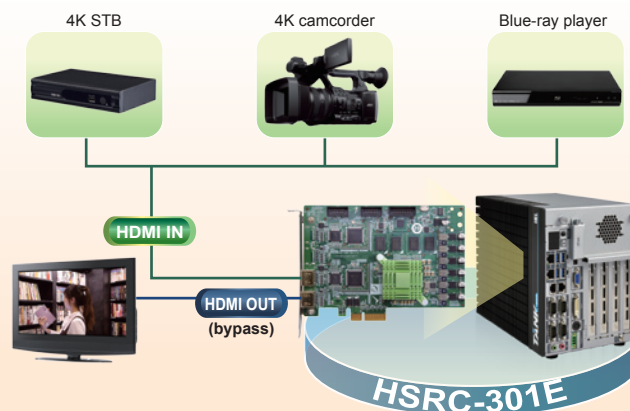

HSRC-301E

PCI Express Uncompressed Video/Audio Capture Card with One Channel HDMI Inputs and One Channel HDMI Bypass Outputs, 4K@30p, 1920x1080@60p

Machine Vision/Broadcast & Post Production

Features

- 1-channel HDMI input and 1-channel HDMI bypass output
- Either one HDMI input supports 4K video signal
- Supports for 4:2:2 color spaces to provide the highest quality for your images
- HDMI bypass output supports video no delay pass through up to 4K@30, so you can watch original video while video processing
- Designed for professional video, machine vision, broadcast & post production industries
- For multi-channel audio mastering, 24-bit 48kHz audio provides the power you need to integrate into any audio environment
- Windows/Linux OS supported

Specifications

Interface

Input	Video input channel	1 channel
	Video input type	HDMI 1.4a
	Audio input channel	1 channel
	Audio input type	HDMI 1.4a (stereo)
No Delay Pass Through	Video output channel	1 channel
	Video output type	HDMI 1.4a
	Audio output channel	1 channel
	Audio output type	HDMI 1.4a (stereo)

PC Interface

Type	PCIe x4
------	---------

Video Processing

Color Space	RGB / YUV
Video Input Resolution	3840 x 2160 24p/25p/30p
	1920 x 1080 24p/25p/30p/50p/60p
	1920 x 1080 60i/59.94i/50i
	1280 x 720 60p/50p
Video Preview	3840x2160 24p/25p/30p
	1920 x 1080 24p/25p/30p/50p/60p
	1920 x 1080 60i/59.94i/50i
	1280 x 720 60p/50p

Others

Dimensions	155 mm x 111 mm
Operating Temperature	0°C ~ 60°C, non-condensing
Power Consumption	15W

Packing List

1 x HSRC-301E	
1 x QIG	1 x Utility CD

Ordering Information

Part No.	Description
HSRC-301E-R10	PCI Express Uncompressed video/audio capture card with one channel HDMI inputs and one channel HDMI outputs, 4K@30p, 1920x1080@60p