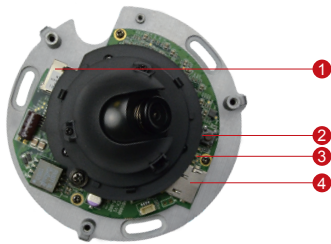

## 1.3MP Indoor Mini Dome with Basic WDR, SLLS, Fixed Lens

- 1.3 Megapixel with 720p
- Superior Low Light Sensitivity
- Fixed Lens with f3.6mm / F1.85
- Basic WDR (88 dB)
- 60 fps at 1280 x 720
- Vandal Resistant (IK08)

### PHOTO INDICATION

- 1 Ethernet Port
- 2 Reset Button
- 3 Power LED
- 4 Memory Card Slot

#### • General

Power Source / Consumption	PoE Class 1 (IEEE802.3af) / 3.17 W
Weight	216 g (0.48 lb)
Dimensions (Ø x H)	110 mm x 58 mm (4.3" x 2.3")
Environmental Casing	Vandal resistant (IK08); Transparent dome cover
Mount Type	Surface, Gang box
Starting Temperature	-10°C ~ 50°C (14°F ~ 122°F)
Operating Temperature	-10°C ~ 50°C (14°F ~ 122°F)
Operating Humidity	10% ~ 85% RH
Approvals	CE (EN 55022 Class B, EN 55024), FCC (Part15 Subpart B Class B), IK08